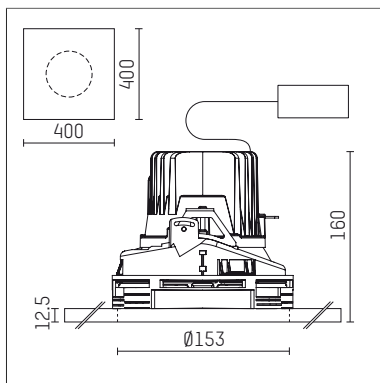

## 108 100 04 910 P | white

complx.150 | insider  
ceiling recessed luminaire  
LED | 15 W 4000 K

- ceiling recessed luminaire complx.150 insider
- with plasterboard panel and integrated installation frame
- with LED 1100 lm
- colour temperature: 4000 K
- colour rendering index: CRI >80
- L90 / B10 (50.000h)
- SDCM < 3
- net luminous flux: 800 lm
- total load: 15 W
- luminous efficacy: 53,3 lm/W
- rotationsymmetrical light distribution, narrow spot
- safety cable for reflector module
- darklight reflector of aluminium, mirror finish anodised
- cut of angle: 30 °
- beam angle: 5 °
- UGR: -0
- with external LED power unit, electronic, 220-240 V, 0/50/60 Hz
- power supply: supply cord with plug connection 2x5x2,5 mm², length: 360 mm
- housing of die cast aluminium
- safety glass, clear
- recessing ring of die cast aluminium
- length: 400 mm, width: 400 mm, height: 155 mm
- diameter: 153 mm
- recessing depth: 160 mm, ceiling thickness: 12.5 mm
- rotatable 360°, fixable setting
- weight: 3,17 kg
- protection rating: IP20
- protection class I
- 5 years Hoffmeister warranty
- Made in Germany
- certificates: manufactured according to DIN VDE 0711 / EN 60598, CE
- colour: white (RAL9016)
- 108 100 04 910 P