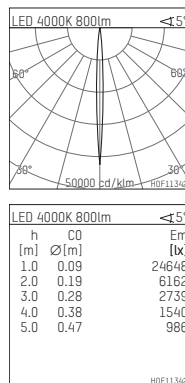

## 108 100 04 910 P | white

complx.150 | insider  
ceiling recessed luminaire  
LED | 15 W 4000 K

- ceiling recessed luminaire complx.150 insider
- with plasterboard panel and integrated installation frame
- with LED 1100 lm
- colour temperature: 4000 K
- colour rendering index: CRI >80
- L90 / B10 (50.000h)
- SDCM < 3
- net luminous flux: 800 lm
- total load: 15 W
- luminous efficacy: 53,3 lm/W
- rotationsymmetrical light distribution, narrow spot
- safety cable for reflector module
- darklight reflector of aluminium, mirror finish anodised
- cut of angle: 30 °
- beam angle: 5 °
- UGR: -0
- with external LED power unit, electronic, 220-240 V, 0/50/60 Hz
- power supply: supply cord with plug connection 2x5x2,5 mm², length: 360 mm
- housing of die cast aluminium
- safety glass, clear
- recessing ring of die cast aluminium
- length: 400 mm, width: 400 mm, height: 155 mm
- diameter: 153 mm
- recessing depth: 160 mm, ceiling thickness: 12.5 mm
- rotatable 360°, fixable setting
- weight: 3,17 kg
- protection rating: IP20
- protection class I
- 5 years Hoffmeister warranty
- Made in Germany
- certificates: manufactured according to DIN VDE 0711 / EN 60598, CE
- colour: white (RAL9016)
- 108 100 04 910 P