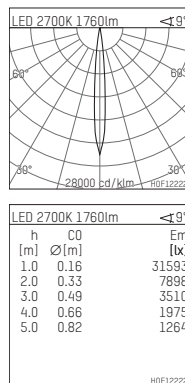

## 108 101 02 910 PD | white

complx.150 | insider  
ceiling recessed luminaire  
LED | 28 W 2700 K

- ceiling recessed luminaire complx.150 insider
- with plasterboard panel and integrated installation frame
- with LED 2100 lm
- colour temperature: 2700 K
- colour rendering index: CRI >90
- L90 / B10 (50.000h)
- SDCM < 2
- net luminous flux: 1760 lm
- total load: 28 W
- luminous efficacy: 62,9 lm/W
- rotationsymmetrical light distribution, spot
- safety cable for reflector module
- darklight reflector of aluminium, mirror finish anodised
- cut of angle: 30 °
- beam angle: 10 °
- UGR: -8
- with external LED power unit, electronic (DALI), 220-240 V, 0/50/60 Hz
- amplitude dimming
- dimming range: 100-1 %
- power supply: supply cord with plug connection 2x5x2,5 mm², length: 360 mm
- housing of die cast aluminium
- safety glass, clear
- recessing ring of die cast aluminium
- length: 400 mm, width: 400 mm, height: 187 mm
- diameter: 153 mm
- recessing depth: 160 mm, ceiling thickness: 12.5 mm
- rotatable 360°, fixable setting
- weight: 3,2 kg
- protection rating: IP20
- protection class I
- 5 years Hoffmeister warranty
- Made in Germany
- certificates: manufactured according to DIN VDE 0711 / EN 60598, CE
- colour: white (RAL9016)
- 108 101 02 910 PD