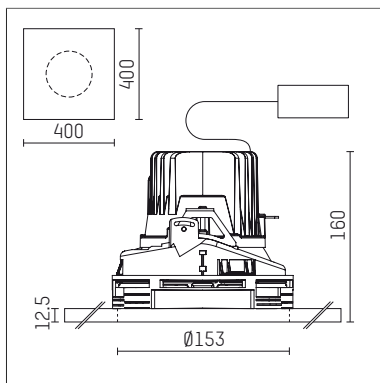

## 108 101 02 910 PD | white

complx.150 | insider  
ceiling recessed luminaire  
LED | 28 W 2700 K

- ceiling recessed luminaire complx.150 insider
- with plasterboard panel and integrated installation frame
- with LED 2100 lm
- colour temperature: 2700 K
- colour rendering index: CRI >90
- L90 / B10 (50.000h)
- SDCM < 2
- net luminous flux: 1760 lm
- total load: 28 W
- luminous efficacy: 62,9 lm/W
- rotationsymmetrical light distribution, spot
- safety cable for reflector module
- darklight reflector of aluminium, mirror finish anodised
- cut of angle: 30 °
- beam angle: 10 °
- UGR: -8
- with external LED power unit, electronic (DALI), 220-240 V, 0/50/60 Hz
- amplitude dimming
- dimming range: 100-1 %
- power supply: supply cord with plug connection 2x5x2,5 mm², length: 360 mm
- housing of die cast aluminium
- safety glass, clear
- recessing ring of die cast aluminium
- length: 400 mm, width: 400 mm, height: 187 mm
- diameter: 153 mm
- recessing depth: 160 mm, ceiling thickness: 12.5 mm
- rotatable 360°, fixable setting
- weight: 3,2 kg
- protection rating: IP20
- protection class I
- 5 years Hoffmeister warranty
- Made in Germany
- certificates: manufactured according to DIN VDE 0711 / EN 60598, CE
- colour: white (RAL9016)
- 108 101 02 910 PD