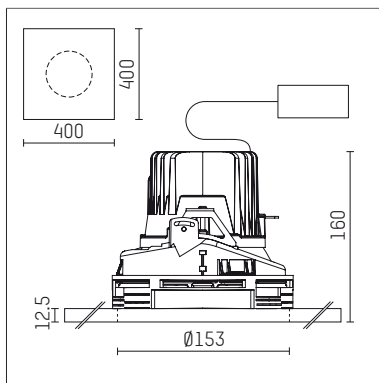

108 101 02 910 P | white

complx.150 | insider
ceiling recessed luminaire
LED | 28 W 2700 K

- ceiling recessed luminaire complx.150 insider
- with plasterboard panel and integrated installation frame
- with LED 2100 lm
- colour temperature: 2700 K
- colour rendering index: CRI >90
- L90 / B10 (50.000h)
- SDCM < 2
- net luminous flux: 1760 lm
- total load: 28 W
- luminous efficacy: 62,9 lm/W
- rotationsymmetrical light distribution, spot
- safety cable for reflector module
- darklight reflector of aluminium, mirror finish anodised
- cut of angle: 30 °
- beam angle: 10 °
- UGR: -8
- with external LED power unit, electronic, 220-240 V, 0/50/60 Hz
- power supply: supply cord with plug connection 2x5x2,5 mm², length: 360 mm
- housing of die cast aluminium
- safety glass, clear
- recessing ring of die cast aluminium
- length: 400 mm, width: 400 mm, height: 155 mm
- diameter: 153 mm
- recessing depth: 160 mm, ceiling thickness: 12.5 mm
- rotatable 360°, fixable setting
- weight: 0 kg
- protection rating: IP20
- protection class I
- 5 years Hoffmeister warranty
- Made in Germany
- certificates: manufactured according to DIN VDE 0711 / EN 60598, CE
- colour: white (RAL9016)
- 108 101 02 910 P
