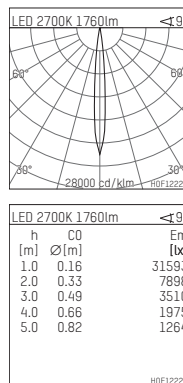

108 101 02 910 P | white

complx.150 | insider
ceiling recessed luminaire
LED | 28 W 2700 K

- ceiling recessed luminaire complx.150 insider
- with plasterboard panel and integrated installation frame
- with LED 2100 lm
- colour temperature: 2700 K
- colour rendering index: CRI >90
- L90 / B10 (50.000h)
- SDCM < 2
- net luminous flux: 1760 lm
- total load: 28 W
- luminous efficacy: 62,9 lm/W
- rotationsymmetrical light distribution, spot
- safety cable for reflector module
- darklight reflector of aluminium, mirror finish anodised
- cut of angle: 30 °
- beam angle: 10 °
- UGR: -8
- with external LED power unit, electronic, 220-240 V, 0/50/60 Hz
- power supply: supply cord with plug connection 2x5x2,5 mm², length: 360 mm
- housing of die cast aluminium
- safety glass, clear
- recessing ring of die cast aluminium
- length: 400 mm, width: 400 mm, height: 155 mm
- diameter: 153 mm
- recessing depth: 160 mm, ceiling thickness: 12.5 mm
- rotatable 360°, fixable setting
- weight: 0 kg
- protection rating: IP20
- protection class I
- 5 years Hoffmeister warranty
- Made in Germany
- certificates: manufactured according to DIN VDE 0711 / EN 60598, CE
- colour: white (RAL9016)
- 108 101 02 910 P
