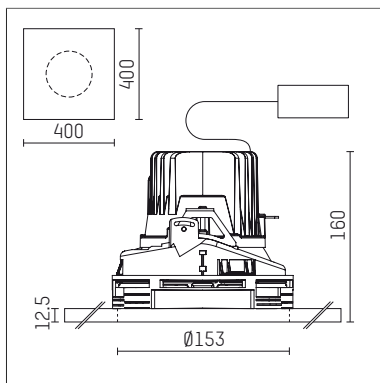

## 108 101 03 910 PD | white

complx.150 | insider  
ceiling recessed luminaire  
LED | 28 W 3000 K

- ceiling recessed luminaire complx.150 insider
- with plasterboard panel and integrated installation frame
- with LED 2400 lm
- colour temperature: 3000 K
- colour rendering index: CRI >90
- L90 / B10 (50.000h)
- SDCM < 2
- net luminous flux: 2010 lm
- total load: 28 W
- luminous efficacy: 71,8 lm/W
- rotationsymmetrical light distribution, spot
- safety cable for reflector module
- darklight reflector of aluminium, mirror finish anodised
- cut of angle: 30 °
- beam angle: 10 °
- UGR: -8
- with external LED power unit, electronic (DALI), 220-240 V, 0/50/60 Hz
- amplitude dimming
- dimming range: 100-1 %
- power supply: supply cord with plug connection 2x5x2,5 mm², length: 360 mm
- housing of die cast aluminium
- safety glass, clear
- recessing ring of die cast aluminium
- length: 400 mm, width: 400 mm, height: 155 mm
- diameter: 153 mm
- recessing depth: 160 mm, ceiling thickness: 12.5 mm
- rotatable 360°, fixable setting
- weight: 3,2 kg
- protection rating: IP20
- protection class I
- 5 years Hoffmeister warranty
- Made in Germany
- certificates: manufactured according to DIN VDE 0711 / EN 60598, CE
- colour: white (RAL9016)
- 108 101 03 910 PD