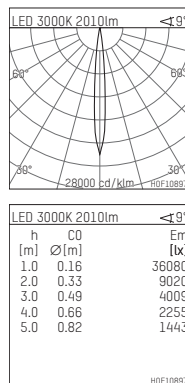

## 108 101 03 910 PD | white

complx.150 | insider  
ceiling recessed luminaire  
LED | 28 W 3000 K

- ceiling recessed luminaire complx.150 insider
- with plasterboard panel and integrated installation frame
- with LED 2400 lm
- colour temperature: 3000 K
- colour rendering index: CRI >90
- L90 / B10 (50.000h)
- SDCM < 2
- net luminous flux: 2010 lm
- total load: 28 W
- luminous efficacy: 71,8 lm/W
- rotationsymmetrical light distribution, spot
- safety cable for reflector module
- darklight reflector of aluminium, mirror finish anodised
- cut of angle: 30 °
- beam angle: 10 °
- UGR: -8
- with external LED power unit, electronic (DALI), 220-240 V, 0/50/60 Hz
- amplitude dimming
- dimming range: 100-1 %
- power supply: supply cord with plug connection 2x5x2,5 mm², length: 360 mm
- housing of die cast aluminium
- safety glass, clear
- recessing ring of die cast aluminium
- length: 400 mm, width: 400 mm, height: 155 mm
- diameter: 153 mm
- recessing depth: 160 mm, ceiling thickness: 12.5 mm
- rotatable 360°, fixable setting
- weight: 3,2 kg
- protection rating: IP20
- protection class I
- 5 years Hoffmeister warranty
- Made in Germany
- certificates: manufactured according to DIN VDE 0711 / EN 60598, CE
- colour: white (RAL9016)
- 108 101 03 910 PD