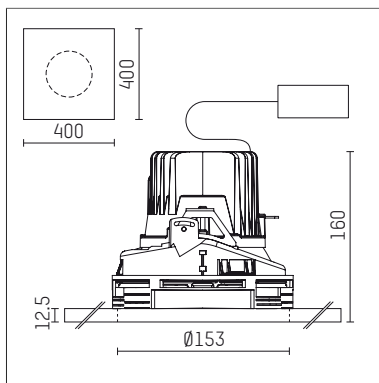

108 101 03 910 P | white

complx.150 | insider
ceiling recessed luminaire
LED | 28 W 3000 K

- ceiling recessed luminaire complx.150 insider
- with plasterboard panel and integrated installation frame
- with LED 2400 lm
- colour temperature: 3000 K
- colour rendering index: CRI >90
- L90 / B10 (50.000h)
- SDCM < 2
- net luminous flux: 2010 lm
- total load: 28 W
- luminous efficacy: 71,8 lm/W
- rotationsymmetrical light distribution, spot
- safety cable for reflector module
- darklight reflector of aluminium, mirror finish anodised
- cut of angle: 30 °
- beam angle: 10 °
- UGR: -8
- with external LED power unit, electronic, 220-240 V, 0/50/60 Hz
- power supply: supply cord with plug connection 2x5x2,5 mm², length: 360 mm
- housing of die cast aluminium
- safety glass, clear
- recessing ring of die cast aluminium
- length: 400 mm, width: 400 mm, height: 155 mm
- diameter: 153 mm
- recessing depth: 160 mm, ceiling thickness: 12.5 mm
- rotatable 360°, fixable setting
- weight: 3,17 kg
- protection rating: IP20
- protection class I
- 5 years Hoffmeister warranty
- Made in Germany
- certificates: manufactured according to DIN VDE 0711 / EN 60598, CE
- colour: white (RAL9016)
- 108 101 03 910 P
