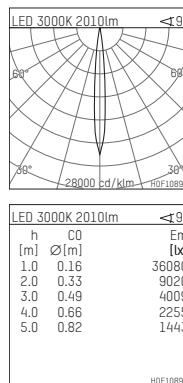

108 101 03 910 P | white

complx.150 | insider
ceiling recessed luminaire
LED | 28 W 3000 K

- ceiling recessed luminaire complx.150 insider
- with plasterboard panel and integrated installation frame
- with LED 2400 lm
- colour temperature: 3000 K
- colour rendering index: CRI >90
- L90 / B10 (50.000h)
- SDCM < 2
- net luminous flux: 2010 lm
- total load: 28 W
- luminous efficacy: 71,8 lm/W
- rotationsymmetrical light distribution, spot
- safety cable for reflector module
- darklight reflector of aluminium, mirror finish anodised
- cut of angle: 30 °
- beam angle: 10 °
- UGR: -8
- with external LED power unit, electronic, 220-240 V, 0/50/60 Hz
- power supply: supply cord with plug connection 2x5x2,5 mm², length: 360 mm
- housing of die cast aluminium
- safety glass, clear
- recessing ring of die cast aluminium
- length: 400 mm, width: 400 mm, height: 155 mm
- diameter: 153 mm
- recessing depth: 160 mm, ceiling thickness: 12.5 mm
- rotatable 360°, fixable setting
- weight: 3,17 kg
- protection rating: IP20
- protection class I
- 5 years Hoffmeister warranty
- Made in Germany
- certificates: manufactured according to DIN VDE 0711 / EN 60598, CE
- colour: white (RAL9016)
- 108 101 03 910 P
