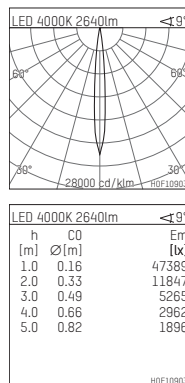

## 108 101 04 910 PD | white

complx.150 | insider  
ceiling recessed luminaire  
LED | 28 W 4000 K

- ceiling recessed luminaire complx.150 insider
- with plasterboard panel and integrated installation frame
- with LED 3150 lm
- colour temperature: 4000 K
- colour rendering index: CRI >80
- L90 / B10 (50.000h)
- SDCM < 2
- net luminous flux: 2640 lm
- total load: 28 W
- luminous efficacy: 94,3 lm/W
- rotationsymmetrical light distribution, spot
- safety cable for reflector module
- darklight reflector of aluminium, mirror finish anodised
- cut of angle: 30 °
- beam angle: 10 °
- UGR: -7
- with external LED power unit, electronic (DALI), 220-240 V, 0/50/60 Hz
- amplitude dimming
- dimming range: 100-1 %
- power supply: supply cord with plug connection 2x5x2,5 mm², length: 360 mm
- housing of die cast aluminium
- safety glass, clear
- recessing ring of die cast aluminium
- length: 400 mm, width: 400 mm, height: 187 mm
- diameter: 153 mm
- recessing depth: 160 mm, ceiling thickness: 12.5 mm
- rotatable 360°, fixable setting
- weight: 3,2 kg
- protection rating: IP20
- protection class I
- 5 years Hoffmeister warranty
- Made in Germany
- certificates: manufactured according to DIN VDE 0711 / EN 60598, CE
- colour: white (RAL9016)
- 108 101 04 910 PD