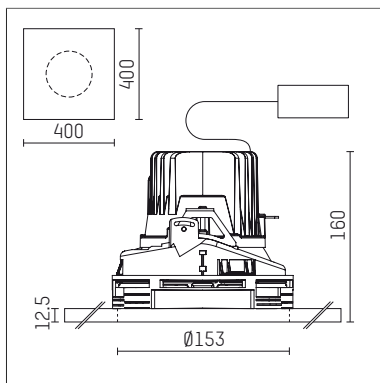

## 108 101 04 910 PD | white

complx.150 | insider  
ceiling recessed luminaire  
LED | 28 W 4000 K

- ceiling recessed luminaire complx.150 insider
- with plasterboard panel and integrated installation frame
- with LED 3150 lm
- colour temperature: 4000 K
- colour rendering index: CRI >80
- L90 / B10 (50.000h)
- SDCM < 2
- net luminous flux: 2640 lm
- total load: 28 W
- luminous efficacy: 94,3 lm/W
- rotationsymmetrical light distribution, spot
- safety cable for reflector module
- darklight reflector of aluminium, mirror finish anodised
- cut of angle: 30 °
- beam angle: 10 °
- UGR: -7
- with external LED power unit, electronic (DALI), 220-240 V, 0/50/60 Hz
- amplitude dimming
- dimming range: 100-1 %
- power supply: supply cord with plug connection 2x5x2,5 mm², length: 360 mm
- housing of die cast aluminium
- safety glass, clear
- recessing ring of die cast aluminium
- length: 400 mm, width: 400 mm, height: 187 mm
- diameter: 153 mm
- recessing depth: 160 mm, ceiling thickness: 12.5 mm
- rotatable 360°, fixable setting
- weight: 3,2 kg
- protection rating: IP20
- protection class I
- 5 years Hoffmeister warranty
- Made in Germany
- certificates: manufactured according to DIN VDE 0711 / EN 60598, CE
- colour: white (RAL9016)
- 108 101 04 910 PD