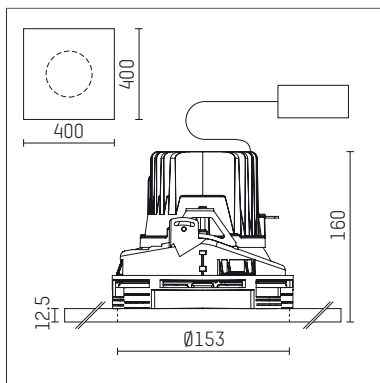

108 102 03 910 PD | white

complx.150 | insider
ceiling recessed luminaire
LED | 28 W 3000 K

- ceiling recessed luminaire complx.150 insider
- with plasterboard panel and integrated installation frame
- with LED 2400 lm
- colour temperature: 3000 K
- colour rendering index: CRI >90
- L90 / B10 (50.000h)
- SDCM < 2
- net luminous flux: 2000 lm
- total load: 28 W
- luminous efficacy: 71,4 lm/W
- rotationsymmetrical light distribution, spot
- safety cable for reflector module
- darklight reflector of aluminium, mirror finish anodised
- cut of angle: 30 °
- beam angle: 15 °
- UGR: -4
- with external LED power unit, electronic (DALI), 220-240 V, 0/50/60 Hz
- amplitude dimming
- dimming range: 100-1 %
- power supply: supply cord with plug connection 2x5x2,5 mm², length: 360 mm
- housing of die cast aluminium
- safety glass, clear
- recessing ring of die cast aluminium
- length: 400 mm, width: 400 mm, height: 155 mm
- diameter: 153 mm
- recessing depth: 160 mm, ceiling thickness: 12.5 mm
- rotatable 360°, fixable setting
- weight: 3,2 kg
- protection rating: IP20
- protection class I
- 5 years Hoffmeister warranty
- Made in Germany
- certificates: manufactured according to DIN VDE 0711 / EN 60598, CE
- colour: white (RAL9016)
- 108 102 03 910 PD
