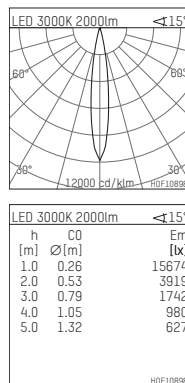

108 102 03 910 PD | white

complx.150 | insider
ceiling recessed luminaire
LED | 28 W 3000 K

- ceiling recessed luminaire complx.150 insider
- with plasterboard panel and integrated installation frame
- with LED 2400 lm
- colour temperature: 3000 K
- colour rendering index: CRI >90
- L90 / B10 (50.000h)
- SDCM < 2
- net luminous flux: 2000 lm
- total load: 28 W
- luminous efficacy: 71,4 lm/W
- rotationsymmetrical light distribution, spot
- safety cable for reflector module
- darklight reflector of aluminium, mirror finish anodised
- cut of angle: 30 °
- beam angle: 15 °
- UGR: -4
- with external LED power unit, electronic (DALI), 220-240 V, 0/50/60 Hz
- amplitude dimming
- dimming range: 100-1 %
- power supply: supply cord with plug connection 2x5x2,5 mm², length: 360 mm
- housing of die cast aluminium
- safety glass, clear
- recessing ring of die cast aluminium
- length: 400 mm, width: 400 mm, height: 155 mm
- diameter: 153 mm
- recessing depth: 160 mm, ceiling thickness: 12.5 mm
- rotatable 360°, fixable setting
- weight: 3,2 kg
- protection rating: IP20
- protection class I
- 5 years Hoffmeister warranty
- Made in Germany
- certificates: manufactured according to DIN VDE 0711 / EN 60598, CE
- colour: white (RAL9016)
- 108 102 03 910 PD
