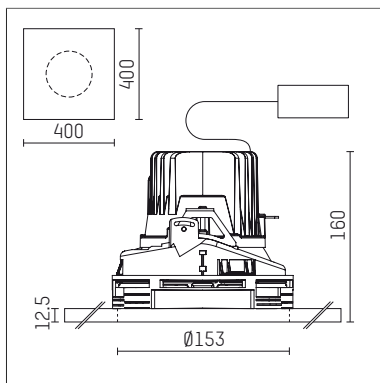

## 108 102 03 910 P | white

complx.150 | insider  
ceiling recessed luminaire  
LED | 28 W 3000 K

- ceiling recessed luminaire complx.150 insider
- with plasterboard panel and integrated installation frame
- with LED 2400 lm
- colour temperature: 3000 K
- colour rendering index: CRI >90
- L90 / B10 (50.000h)
- SDCM < 2
- net luminous flux: 2000 lm
- total load: 28 W
- luminous efficacy: 71,4 lm/W
- rotationsymmetrical light distribution, spot
- safety cable for reflector module
- darklight reflector of aluminium, mirror finish anodised
- cut of angle: 30 °
- beam angle: 15 °
- UGR: -4
- with external LED power unit, electronic, 220-240 V, 0/50/60 Hz
- power supply: supply cord with plug connection 2x5x2,5 mm², length: 360 mm
- housing of die cast aluminium
- safety glass, clear
- recessing ring of die cast aluminium
- length: 400 mm, width: 400 mm, height: 155 mm
- diameter: 153 mm
- recessing depth: 160 mm, ceiling thickness: 12.5 mm
- rotatable 360°, fixable setting
- weight: 3,17 kg
- protection rating: IP20
- protection class I
- 5 years Hoffmeister warranty
- Made in Germany
- certificates: manufactured according to DIN VDE 0711 / EN 60598, CE
- colour: white (RAL9016)
- 108 102 03 910 P