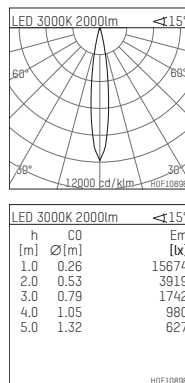

## 108 102 03 910 P | white

complx.150 | insider  
ceiling recessed luminaire  
LED | 28 W 3000 K

- ceiling recessed luminaire complx.150 insider
- with plasterboard panel and integrated installation frame
- with LED 2400 lm
- colour temperature: 3000 K
- colour rendering index: CRI >90
- L90 / B10 (50.000h)
- SDCM < 2
- net luminous flux: 2000 lm
- total load: 28 W
- luminous efficacy: 71,4 lm/W
- rotationsymmetrical light distribution, spot
- safety cable for reflector module
- darklight reflector of aluminium, mirror finish anodised
- cut of angle: 30 °
- beam angle: 15 °
- UGR: -4
- with external LED power unit, electronic, 220-240 V, 0/50/60 Hz
- power supply: supply cord with plug connection 2x5x2,5 mm², length: 360 mm
- housing of die cast aluminium
- safety glass, clear
- recessing ring of die cast aluminium
- length: 400 mm, width: 400 mm, height: 155 mm
- diameter: 153 mm
- recessing depth: 160 mm, ceiling thickness: 12.5 mm
- rotatable 360°, fixable setting
- weight: 3,17 kg
- protection rating: IP20
- protection class I
- 5 years Hoffmeister warranty
- Made in Germany
- certificates: manufactured according to DIN VDE 0711 / EN 60598, CE
- colour: white (RAL9016)
- 108 102 03 910 P