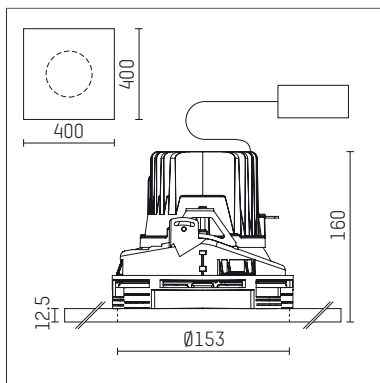

108 102 04 910 PD | white

complx.150 | insider
ceiling recessed luminaire
LED | 28 W 4000 K

- ceiling recessed luminaire complx.150 insider
- with plasterboard panel and integrated installation frame
- with LED 3150 lm
- colour temperature: 4000 K
- colour rendering index: CRI >80
- L90 / B10 (50.000h)
- SDCM < 2
- net luminous flux: 2620 lm
- total load: 28 W
- luminous efficacy: 93,6 lm/W
- rotationsymmetrical light distribution, spot
- safety cable for reflector module
- darklight reflector of aluminium, mirror finish anodised
- cut of angle: 30 °
- beam angle: 15 °
- UGR: -3
- with external LED power unit, electronic (DALI), 220-240 V, 0/50/60 Hz
- amplitude dimming
- dimming range: 100-1 %
- power supply: supply cord with plug connection 2x5x2,5 mm², length: 360 mm
- housing of die cast aluminium
- safety glass, clear
- recessing ring of die cast aluminium
- length: 400 mm, width: 400 mm, height: 187 mm
- diameter: 153 mm
- recessing depth: 160 mm, ceiling thickness: 12.5 mm
- rotatable 360°, fixable setting
- weight: 3,2 kg
- protection rating: IP20
- protection class I
- 5 years Hoffmeister warranty
- Made in Germany
- certificates: manufactured according to DIN VDE 0711 / EN 60598, CE
- colour: white (RAL9016)
- 108 102 04 910 PD
