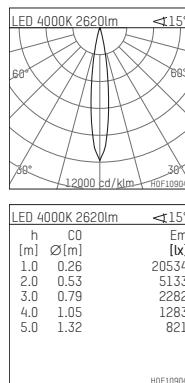

108 102 04 910 PD | white

complx.150 | insider
ceiling recessed luminaire
LED | 28 W 4000 K

- ceiling recessed luminaire complx.150 insider
- with plasterboard panel and integrated installation frame
- with LED 3150 lm
- colour temperature: 4000 K
- colour rendering index: CRI >80
- L90 / B10 (50.000h)
- SDCM < 2
- net luminous flux: 2620 lm
- total load: 28 W
- luminous efficacy: 93,6 lm/W
- rotationsymmetrical light distribution, spot
- safety cable for reflector module
- darklight reflector of aluminium, mirror finish anodised
- cut of angle: 30 °
- beam angle: 15 °
- UGR: -3
- with external LED power unit, electronic (DALI), 220-240 V, 0/50/60 Hz
- amplitude dimming
- dimming range: 100-1 %
- power supply: supply cord with plug connection 2x5x2,5 mm², length: 360 mm
- housing of die cast aluminium
- safety glass, clear
- recessing ring of die cast aluminium
- length: 400 mm, width: 400 mm, height: 187 mm
- diameter: 153 mm
- recessing depth: 160 mm, ceiling thickness: 12.5 mm
- rotatable 360°, fixable setting
- weight: 3,2 kg
- protection rating: IP20
- protection class I
- 5 years Hoffmeister warranty
- Made in Germany
- certificates: manufactured according to DIN VDE 0711 / EN 60598, CE
- colour: white (RAL9016)
- 108 102 04 910 PD
