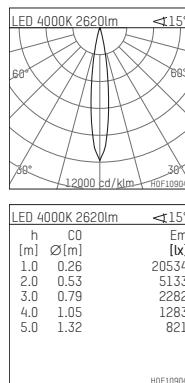

108 102 04 910 P | white

complx.150 | insider
ceiling recessed luminaire
LED | 28 W 4000 K

- ceiling recessed luminaire complx.150 insider
- with plasterboard panel and integrated installation frame
- with LED 3150 lm
- colour temperature: 4000 K
- colour rendering index: CRI >80
- L90 / B10 (50.000h)
- SDCM < 2
- net luminous flux: 2620 lm
- total load: 28 W
- luminous efficacy: 93,6 lm/W
- rotationsymmetrical light distribution, spot
- safety cable for reflector module
- darklight reflector of aluminium, mirror finish anodised
- cut of angle: 30 °
- beam angle: 15 °
- UGR: -3
- with external LED power unit, electronic, 220-240 V, 0/50/60 Hz
- power supply: supply cord with plug connection 2x5x2,5 mm², length: 360 mm
- housing of die cast aluminium
- safety glass, clear
- recessing ring of die cast aluminium
- length: 400 mm, width: 400 mm, height: 155 mm
- diameter: 153 mm
- recessing depth: 160 mm, ceiling thickness: 12.5 mm
- rotatable 360°, fixable setting
- weight: 3,17 kg
- protection rating: IP20
- protection class I
- 5 years Hoffmeister warranty
- Made in Germany
- certificates: manufactured according to DIN VDE 0711 / EN 60598, CE
- colour: white (RAL9016)
- 108 102 04 910 P
