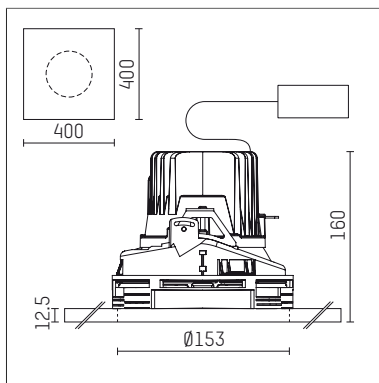

108 102 04 910 P | white

complx.150 | insider
ceiling recessed luminaire
LED | 28 W 4000 K

- ceiling recessed luminaire complx.150 insider
- with plasterboard panel and integrated installation frame
- with LED 3150 lm
- colour temperature: 4000 K
- colour rendering index: CRI >80
- L90 / B10 (50.000h)
- SDCM < 2
- net luminous flux: 2620 lm
- total load: 28 W
- luminous efficacy: 93,6 lm/W
- rotationsymmetrical light distribution, spot
- safety cable for reflector module
- darklight reflector of aluminium, mirror finish anodised
- cut of angle: 30 °
- beam angle: 15 °
- UGR: -3
- with external LED power unit, electronic, 220-240 V, 0/50/60 Hz
- power supply: supply cord with plug connection 2x5x2,5 mm², length: 360 mm
- housing of die cast aluminium
- safety glass, clear
- recessing ring of die cast aluminium
- length: 400 mm, width: 400 mm, height: 155 mm
- diameter: 153 mm
- recessing depth: 160 mm, ceiling thickness: 12.5 mm
- rotatable 360°, fixable setting
- weight: 3,17 kg
- protection rating: IP20
- protection class I
- 5 years Hoffmeister warranty
- Made in Germany
- certificates: manufactured according to DIN VDE 0711 / EN 60598, CE
- colour: white (RAL9016)
- 108 102 04 910 P
