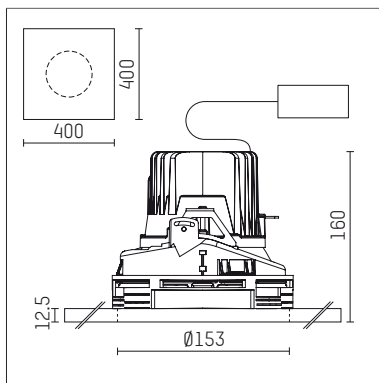

108 103 03 910 PD | white

complx.150 | insider
ceiling recessed luminaire
LED | 28 W 3000 K

- ceiling recessed luminaire complx.150 insider
- with plasterboard panel and integrated installation frame
- with LED 2400 lm
- colour temperature: 3000 K
- colour rendering index: CRI >90
- L90 / B10 (50.000h)
- SDCM < 2
- net luminous flux: 1990 lm
- total load: 28 W
- luminous efficacy: 71,1 lm/W
- rotationsymmetrical light distribution, medium
- safety cable for reflector module
- darklight reflector of aluminium, mirror finish anodised
- cut of angle: 30 °
- beam angle: 25 °
- UGR: -2
- with external LED power unit, electronic (DALI), 220-240 V, 0/50/60 Hz
- amplitude dimming
- dimming range: 100-1 %
- power supply: supply cord with plug connection 2x5x2,5 mm², length: 360 mm
- housing of die cast aluminium
- safety glass, clear
- recessing ring of die cast aluminium
- length: 400 mm, width: 400 mm, height: 155 mm
- diameter: 153 mm
- recessing depth: 160 mm, ceiling thickness: 12.5 mm
- rotatable 360°, fixable setting
- weight: 3,2 kg
- protection rating: IP20
- protection class I
- 5 years Hoffmeister warranty
- Made in Germany
- certificates: manufactured according to DIN VDE 0711 / EN 60598, CE
- colour: white (RAL9016)
- 108 103 03 910 PD
