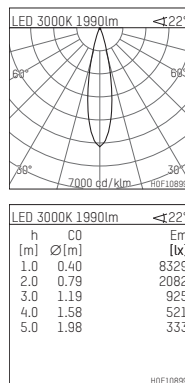

108 103 03 910 PD | white

complx.150 | insider
ceiling recessed luminaire
LED | 28 W 3000 K

- ceiling recessed luminaire complx.150 insider
- with plasterboard panel and integrated installation frame
- with LED 2400 lm
- colour temperature: 3000 K
- colour rendering index: CRI >90
- L90 / B10 (50.000h)
- SDCM < 2
- net luminous flux: 1990 lm
- total load: 28 W
- luminous efficacy: 71,1 lm/W
- rotationsymmetrical light distribution, medium
- safety cable for reflector module
- darklight reflector of aluminium, mirror finish anodised
- cut of angle: 30 °
- beam angle: 25 °
- UGR: -2
- with external LED power unit, electronic (DALI), 220-240 V, 0/50/60 Hz
- amplitude dimming
- dimming range: 100-1 %
- power supply: supply cord with plug connection 2x5x2,5 mm², length: 360 mm
- housing of die cast aluminium
- safety glass, clear
- recessing ring of die cast aluminium
- length: 400 mm, width: 400 mm, height: 155 mm
- diameter: 153 mm
- recessing depth: 160 mm, ceiling thickness: 12.5 mm
- rotatable 360°, fixable setting
- weight: 3,2 kg
- protection rating: IP20
- protection class I
- 5 years Hoffmeister warranty
- Made in Germany
- certificates: manufactured according to DIN VDE 0711 / EN 60598, CE
- colour: white (RAL9016)
- 108 103 03 910 PD
