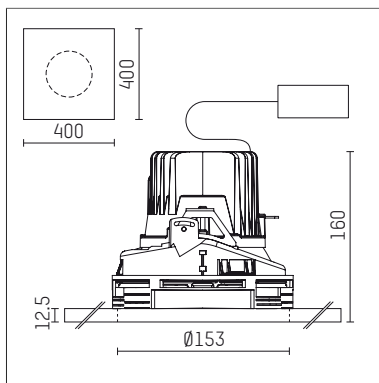

108 103 03 910 P | white

complx.150 | insider
ceiling recessed luminaire
LED | 28 W 3000 K

- ceiling recessed luminaire complx.150 insider
- with plasterboard panel and integrated installation frame
- with LED 2400 lm
- colour temperature: 3000 K
- colour rendering index: CRI >90
- L90 / B10 (50.000h)
- SDCM < 2
- net luminous flux: 1990 lm
- total load: 28 W
- luminous efficacy: 71,1 lm/W
- rotationsymmetrical light distribution, medium
- safety cable for reflector module
- darklight reflector of aluminium, mirror finish anodised
- cut of angle: 30 °
- beam angle: 25 °
- UGR: -2
- with external LED power unit, electronic, 220-240 V, 0/50/60 Hz
- power supply: supply cord with plug connection 2x5x2,5 mm², length: 360 mm
- housing of die cast aluminium
- safety glass, clear
- recessing ring of die cast aluminium
- length: 400 mm, width: 400 mm, height: 155 mm
- diameter: 153 mm
- recessing depth: 160 mm, ceiling thickness: 12.5 mm
- rotatable 360°, fixable setting
- weight: 3,17 kg
- protection rating: IP20
- protection class I
- 5 years Hoffmeister warranty
- Made in Germany
- certificates: manufactured according to DIN VDE 0711 / EN 60598, CE
- colour: white (RAL9016)
- 108 103 03 910 P
