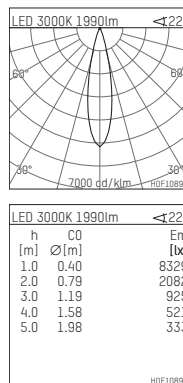

108 103 03 910 P | white

complx.150 | insider
ceiling recessed luminaire
LED | 28 W 3000 K

- ceiling recessed luminaire complx.150 insider
- with plasterboard panel and integrated installation frame
- with LED 2400 lm
- colour temperature: 3000 K
- colour rendering index: CRI >90
- L90 / B10 (50.000h)
- SDCM < 2
- net luminous flux: 1990 lm
- total load: 28 W
- luminous efficacy: 71,1 lm/W
- rotationsymmetrical light distribution, medium
- safety cable for reflector module
- darklight reflector of aluminium, mirror finish anodised
- cut of angle: 30 °
- beam angle: 25 °
- UGR: -2
- with external LED power unit, electronic, 220-240 V, 0/50/60 Hz
- power supply: supply cord with plug connection 2x5x2,5 mm², length: 360 mm
- housing of die cast aluminium
- safety glass, clear
- recessing ring of die cast aluminium
- length: 400 mm, width: 400 mm, height: 155 mm
- diameter: 153 mm
- recessing depth: 160 mm, ceiling thickness: 12.5 mm
- rotatable 360°, fixable setting
- weight: 3,17 kg
- protection rating: IP20
- protection class I
- 5 years Hoffmeister warranty
- Made in Germany
- certificates: manufactured according to DIN VDE 0711 / EN 60598, CE
- colour: white (RAL9016)
- 108 103 03 910 P
