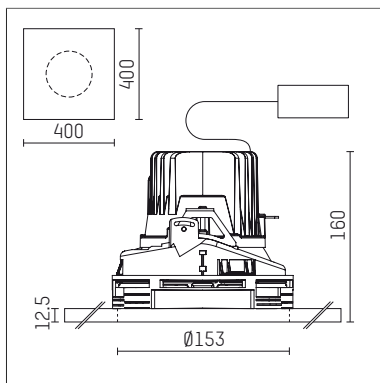

108 103 04 910 PD | white

complx.150 | insider
ceiling recessed luminaire
LED | 28 W 4000 K

- ceiling recessed luminaire complx.150 insider
- with plasterboard panel and integrated installation frame
- with LED 3150 lm
- colour temperature: 4000 K
- colour rendering index: CRI >80
- L90 / B10 (50.000h)
- SDCM < 2
- net luminous flux: 2620 lm
- total load: 28 W
- luminous efficacy: 93,6 lm/W
- rotationsymmetrical light distribution, medium
- safety cable for reflector module
- darklight reflector of aluminium, mirror finish anodised
- cut of angle: 30 °
- beam angle: 25 °
- UGR: -1
- with external LED power unit, electronic (DALI), 220-240 V, 0/50/60 Hz
- amplitude dimming
- dimming range: 100-1 %
- power supply: supply cord with plug connection 2x5x2,5 mm², length: 360 mm
- housing of die cast aluminium
- safety glass, clear
- recessing ring of die cast aluminium
- length: 400 mm, width: 400 mm, height: 187 mm
- diameter: 153 mm
- recessing depth: 160 mm, ceiling thickness: 12.5 mm
- rotatable 360°, fixable setting
- weight: 3,2 kg
- protection rating: IP20
- protection class I
- 5 years Hoffmeister warranty
- Made in Germany
- certificates: manufactured according to DIN VDE 0711 / EN 60598, CE
- colour: white (RAL9016)
- 108 103 04 910 PD
