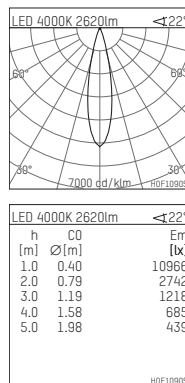

108 103 04 910 PD | white

complx.150 | insider
ceiling recessed luminaire
LED | 28 W 4000 K

- ceiling recessed luminaire complx.150 insider
- with plasterboard panel and integrated installation frame
- with LED 3150 lm
- colour temperature: 4000 K
- colour rendering index: CRI >80
- L90 / B10 (50.000h)
- SDCM < 2
- net luminous flux: 2620 lm
- total load: 28 W
- luminous efficacy: 93,6 lm/W
- rotationsymmetrical light distribution, medium
- safety cable for reflector module
- darklight reflector of aluminium, mirror finish anodised
- cut of angle: 30 °
- beam angle: 25 °
- UGR: -1
- with external LED power unit, electronic (DALI), 220-240 V, 0/50/60 Hz
- amplitude dimming
- dimming range: 100-1 %
- power supply: supply cord with plug connection 2x5x2,5 mm², length: 360 mm
- housing of die cast aluminium
- safety glass, clear
- recessing ring of die cast aluminium
- length: 400 mm, width: 400 mm, height: 187 mm
- diameter: 153 mm
- recessing depth: 160 mm, ceiling thickness: 12.5 mm
- rotatable 360°, fixable setting
- weight: 3,2 kg
- protection rating: IP20
- protection class I
- 5 years Hoffmeister warranty
- Made in Germany
- certificates: manufactured according to DIN VDE 0711 / EN 60598, CE
- colour: white (RAL9016)
- 108 103 04 910 PD
