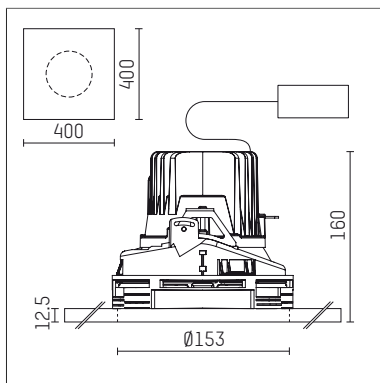

108 103 04 910 P | white

complx.150 | insider
ceiling recessed luminaire
LED | 28 W 4000 K

- ceiling recessed luminaire complx.150 insider
- with plasterboard panel and integrated installation frame
- with LED 3150 lm
- colour temperature: 4000 K
- colour rendering index: CRI >80
- L90 / B10 (50.000h)
- SDCM < 2
- net luminous flux: 2620 lm
- total load: 28 W
- luminous efficacy: 93,6 lm/W
- rotationsymmetrical light distribution, medium
- safety cable for reflector module
- darklight reflector of aluminium, mirror finish anodised
- cut of angle: 30 °
- beam angle: 25 °
- UGR: -1
- with external LED power unit, electronic, 220-240 V, 0/50/60 Hz
- power supply: supply cord with plug connection 2x5x2,5 mm², length: 360 mm
- housing of die cast aluminium
- safety glass, clear
- recessing ring of die cast aluminium
- length: 400 mm, width: 400 mm, height: 155 mm
- diameter: 153 mm
- recessing depth: 160 mm, ceiling thickness: 12.5 mm
- rotatable 360°, fixable setting
- weight: 3,17 kg
- protection rating: IP20
- protection class I
- 5 years Hoffmeister warranty
- Made in Germany
- certificates: manufactured according to DIN VDE 0711 / EN 60598, CE
- colour: white (RAL9016)
- 108 103 04 910 P