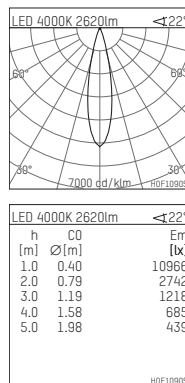

108 103 04 910 P | white

complx.150 | insider
ceiling recessed luminaire
LED | 28 W 4000 K

- ceiling recessed luminaire complx.150 insider
- with plasterboard panel and integrated installation frame
- with LED 3150 lm
- colour temperature: 4000 K
- colour rendering index: CRI >80
- L90 / B10 (50.000h)
- SDCM < 2
- net luminous flux: 2620 lm
- total load: 28 W
- luminous efficacy: 93,6 lm/W
- rotationsymmetrical light distribution, medium
- safety cable for reflector module
- darklight reflector of aluminium, mirror finish anodised
- cut of angle: 30 °
- beam angle: 25 °
- UGR: -1
- with external LED power unit, electronic, 220-240 V, 0/50/60 Hz
- power supply: supply cord with plug connection 2x5x2,5 mm², length: 360 mm
- housing of die cast aluminium
- safety glass, clear
- recessing ring of die cast aluminium
- length: 400 mm, width: 400 mm, height: 155 mm
- diameter: 153 mm
- recessing depth: 160 mm, ceiling thickness: 12.5 mm
- rotatable 360°, fixable setting
- weight: 3,17 kg
- protection rating: IP20
- protection class I
- 5 years Hoffmeister warranty
- Made in Germany
- certificates: manufactured according to DIN VDE 0711 / EN 60598, CE
- colour: white (RAL9016)
- 108 103 04 910 P