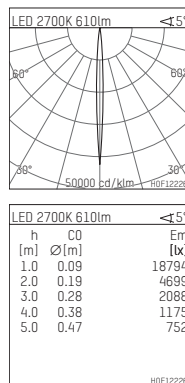

108 105 02 910 PD | white

complx.150 | insider
ceiling recessed luminaire
LED | 15 W 2700 K

- ceiling recessed luminaire complx.150 insider
- with plasterboard panel and integrated installation frame
- with LED 840 lm
- colour temperature: 2700 K
- colour rendering index: CRI >90
- L90 / B10 (50.000h)
- SDCM < 3
- net luminous flux: 610 lm
- total load: 15 W
- luminous efficacy: 40,7 lm/W
- rotationsymmetrical light distribution, narrow spot
- safety cable for reflector module
- darklight reflector of aluminium, mirror finish anodised
- cut of angle: 40 °
- beam angle: 5 °
- UGR: -1
- with external LED power unit, electronic (DALI), 220-240 V, 0/50/60 Hz
- amplitude dimming
- dimming range: 100-1 %
- power supply: supply cord with plug connection 2x5x2,5 mm², length: 360 mm
- housing of die cast aluminium
- safety glass, clear
- recessing ring of die cast aluminium
- length: 400 mm, width: 400 mm, height: 187 mm
- diameter: 153 mm
- recessing depth: 192 mm, ceiling thickness: 12.5 mm
- rotatable 360°, fixable setting
- weight: 3,2 kg
- protection rating: IP20
- protection class I
- 5 years Hoffmeister warranty
- Made in Germany
- certificates: manufactured according to DIN VDE 0711 / EN 60598, CE
- colour: white (RAL9016)
- 108 105 02 910 PD
