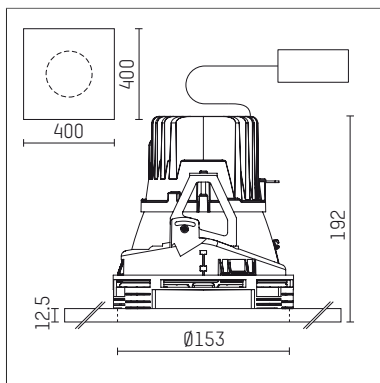

108 105 02 910 PD | white

complx.150 | insider
ceiling recessed luminaire
LED | 15 W 2700 K

- ceiling recessed luminaire complx.150 insider
- with plasterboard panel and integrated installation frame
- with LED 840 lm
- colour temperature: 2700 K
- colour rendering index: CRI >90
- L90 / B10 (50.000h)
- SDCM < 3
- net luminous flux: 610 lm
- total load: 15 W
- luminous efficacy: 40,7 lm/W
- rotationsymmetrical light distribution, narrow spot
- safety cable for reflector module
- darklight reflector of aluminium, mirror finish anodised
- cut of angle: 40 °
- beam angle: 5 °
- UGR: -1
- with external LED power unit, electronic (DALI), 220-240 V, 0/50/60 Hz
- amplitude dimming
- dimming range: 100-1 %
- power supply: supply cord with plug connection 2x5x2,5 mm², length: 360 mm
- housing of die cast aluminium
- safety glass, clear
- recessing ring of die cast aluminium
- length: 400 mm, width: 400 mm, height: 187 mm
- diameter: 153 mm
- recessing depth: 192 mm, ceiling thickness: 12.5 mm
- rotatable 360°, fixable setting
- weight: 3,2 kg
- protection rating: IP20
- protection class I
- 5 years Hoffmeister warranty
- Made in Germany
- certificates: manufactured according to DIN VDE 0711 / EN 60598, CE
- colour: white (RAL9016)
- 108 105 02 910 PD
