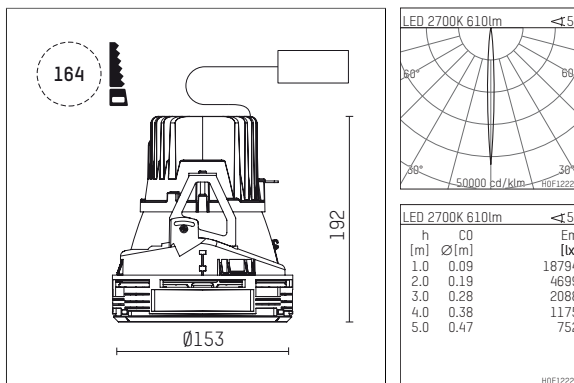

108 105 02 910 SD | white

complx.150 | insider
ceiling recessed luminaire
LED | 15 W 2700 K

- ceiling recessed luminaire complx.150 insider
- with ceiling-flush recessing ring
- for plastering into plasterboard ceilings
- with LED 840 lm
- colour temperature: 2700 K
- colour rendering index: CRI >90
- L90 / B10 (50.000h)
- SDCM < 3
- net luminous flux: 610 lm
- total load: 15 W
- luminous efficacy: 40,7 lm/W
- rotationsymmetrical light distribution, narrow spot
- safety cable for reflector module
- darklight reflector of aluminium, mirror finish anodised
- cut of angle: 40 °
- beam angle: 5 °
- UGR: -1
- with external LED power unit, electronic (DALI), 220-240 V, 0/50/60 Hz
- amplitude dimming
- dimming range: 100-1 %
- power supply: supply cord with plug connection 2x5x2,5 mm², length: 360 mm
- housing of die cast aluminium
- safety glass, clear
- recessing ring of die cast aluminium
- height: 187 mm
- diameter: 153 mm, recessing diameter: 164 mm
- recessing depth: 192 mm, ceiling thickness: for 12.5/15/18/20/25 mm
- rotatable 360°, fixable setting
- weight: 0 kg
- protection rating: IP20
- protection class I
- 5 years Hoffmeister warranty
- Made in Germany
- certificates: manufactured according to DIN VDE 0711 / EN 60598, CE
- colour: white (RAL9016)
- 108 105 02 910 SD