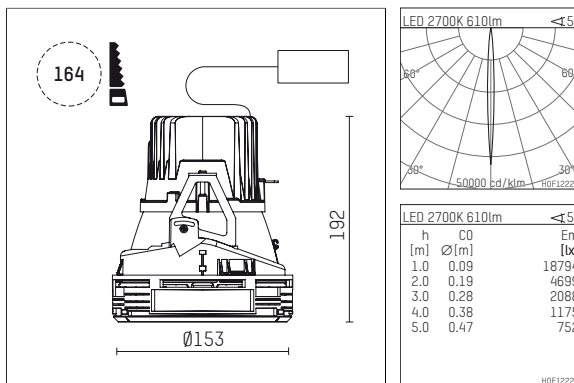

## 108 105 02 910 S | white

complx.150 | insider  
ceiling recessed luminaire  
LED | 15 W 2700 K

- ceiling recessed luminaire complx.150 insider
- with ceiling-flush recessing ring
- for plastering into plasterboard ceilings
- with LED 840 lm
- colour temperature: 2700 K
- colour rendering index: CRI >90
- L90 / B10 (50.000h)
- SDCM < 3
- net luminous flux: 610 lm
- total load: 15 W
- luminous efficacy: 40,7 lm/W
- rotationsymmetrical light distribution, narrow spot
- safety cable for reflector module
- darklight reflector of aluminium, mirror finish anodised
- cut of angle: 40 °
- beam angle: 5 °
- UGR: -1
- with external LED power unit, electronic, 220-240 V, 0/50/60 Hz
- power supply: supply cord with plug connection 2x5x2,5 mm<sup>2</sup>, length: 360 mm
- housing of die cast aluminium
- safety glass, clear
- recessing ring of die cast aluminium
- height: 187 mm
- diameter: 153 mm, recessing diameter: 164 mm
- recessing depth: 192 mm, ceiling thickness: for 12.5/15/18/20/25 mm
- rotatable 360°, fixable setting
- weight: 0 kg
- protection rating: IP20
- protection class I
- 5 years Hoffmeister warranty
- Made in Germany
- certificates: manufactured according to DIN VDE 0711 / EN 60598, CE
- colour: white (RAL9016)
- 108 105 02 910 S