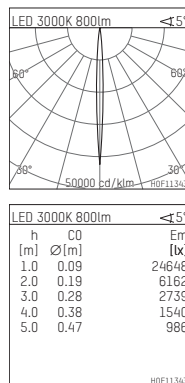

108 105 03 910 PD | white

complx.150 | insider
ceiling recessed luminaire
LED | 15 W 3000 K

- ceiling recessed luminaire complx.150 insider
- with plasterboard panel and integrated installation frame
- with LED 1100 lm
- colour temperature: 3000 K
- colour rendering index: CRI >90
- L90 / B10 (50.000h)
- SDCM < 2
- net luminous flux: 800 lm
- total load: 15 W
- luminous efficacy: 53,3 lm/W
- rotationsymmetrical light distribution, narrow spot
- safety cable for reflector module
- darklight reflector of aluminium, mirror finish anodised
- cut of angle: 40 °
- beam angle: 5 °
- UGR: -0
- with external LED power unit, electronic (DALI), 220-240 V, 0/50/60 Hz
- amplitude dimming
- dimming range: 100-1 %
- power supply: supply cord with plug connection 2x5x2,5 mm², length: 360 mm
- housing of die cast aluminium
- safety glass, clear
- recessing ring of die cast aluminium
- length: 400 mm, width: 400 mm, height: 187 mm
- diameter: 153 mm
- recessing depth: 192 mm, ceiling thickness: 12.5 mm
- rotatable 360°, fixable setting
- weight: 3,2 kg
- protection rating: IP20
- protection class I
- 5 years Hoffmeister warranty
- Made in Germany
- certificates: manufactured according to DIN VDE 0711 / EN 60598, CE
- colour: white (RAL9016)
- 108 105 03 910 PD
