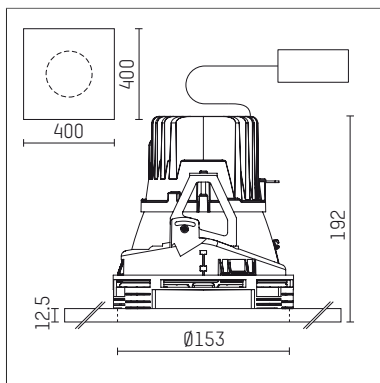

108 105 03 910 PD | white

complx.150 | insider
ceiling recessed luminaire
LED | 15 W 3000 K

- ceiling recessed luminaire complx.150 insider
- with plasterboard panel and integrated installation frame
- with LED 1100 lm
- colour temperature: 3000 K
- colour rendering index: CRI >90
- L90 / B10 (50.000h)
- SDCM < 2
- net luminous flux: 800 lm
- total load: 15 W
- luminous efficacy: 53,3 lm/W
- rotationsymmetrical light distribution, narrow spot
- safety cable for reflector module
- darklight reflector of aluminium, mirror finish anodised
- cut of angle: 40 °
- beam angle: 5 °
- UGR: -0
- with external LED power unit, electronic (DALI), 220-240 V, 0/50/60 Hz
- amplitude dimming
- dimming range: 100-1 %
- power supply: supply cord with plug connection 2x5x2,5 mm², length: 360 mm
- housing of die cast aluminium
- safety glass, clear
- recessing ring of die cast aluminium
- length: 400 mm, width: 400 mm, height: 187 mm
- diameter: 153 mm
- recessing depth: 192 mm, ceiling thickness: 12.5 mm
- rotatable 360°, fixable setting
- weight: 3,2 kg
- protection rating: IP20
- protection class I
- 5 years Hoffmeister warranty
- Made in Germany
- certificates: manufactured according to DIN VDE 0711 / EN 60598, CE
- colour: white (RAL9016)
- 108 105 03 910 PD
