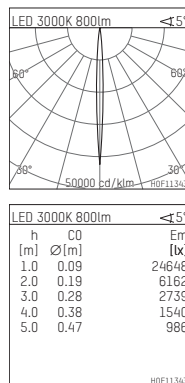

108 105 03 910 P | white

complx.150 | insider
ceiling recessed luminaire
LED | 15 W 3000 K

- ceiling recessed luminaire complx.150 insider
- with plasterboard panel and integrated installation frame
- with LED 1100 lm
- colour temperature: 3000 K
- colour rendering index: CRI >90
- L90 / B10 (50.000h)
- SDCM < 2
- net luminous flux: 800 lm
- total load: 15 W
- luminous efficacy: 53,3 lm/W
- rotationsymmetrical light distribution, narrow spot
- safety cable for reflector module
- darklight reflector of aluminium, mirror finish anodised
- cut of angle: 40 °
- beam angle: 5 °
- UGR: -0
- with external LED power unit, electronic, 220-240 V, 0/50/60 Hz
- power supply: supply cord with plug connection 2x5x2,5 mm², length: 360 mm
- housing of die cast aluminium
- safety glass, clear
- recessing ring of die cast aluminium
- length: 400 mm, width: 400 mm, height: 187 mm
- diameter: 153 mm
- recessing depth: 192 mm, ceiling thickness: 12.5 mm
- rotatable 360°, fixable setting
- weight: 3,2 kg
- protection rating: IP20
- protection class I
- 5 years Hoffmeister warranty
- Made in Germany
- certificates: manufactured according to DIN VDE 0711 / EN 60598, CE
- colour: white (RAL9016)
- 108 105 03 910 P
