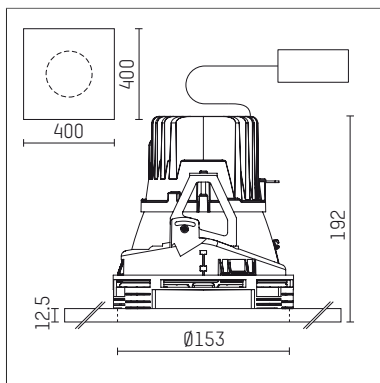

108 105 03 910 P | white

complx.150 | insider
ceiling recessed luminaire
LED | 15 W 3000 K

- ceiling recessed luminaire complx.150 insider
- with plasterboard panel and integrated installation frame
- with LED 1100 lm
- colour temperature: 3000 K
- colour rendering index: CRI >90
- L90 / B10 (50.000h)
- SDCM < 2
- net luminous flux: 800 lm
- total load: 15 W
- luminous efficacy: 53,3 lm/W
- rotationsymmetrical light distribution, narrow spot
- safety cable for reflector module
- darklight reflector of aluminium, mirror finish anodised
- cut of angle: 40 °
- beam angle: 5 °
- UGR: -0
- with external LED power unit, electronic, 220-240 V, 0/50/60 Hz
- power supply: supply cord with plug connection 2x5x2,5 mm², length: 360 mm
- housing of die cast aluminium
- safety glass, clear
- recessing ring of die cast aluminium
- length: 400 mm, width: 400 mm, height: 187 mm
- diameter: 153 mm
- recessing depth: 192 mm, ceiling thickness: 12.5 mm
- rotatable 360°, fixable setting
- weight: 3,2 kg
- protection rating: IP20
- protection class I
- 5 years Hoffmeister warranty
- Made in Germany
- certificates: manufactured according to DIN VDE 0711 / EN 60598, CE
- colour: white (RAL9016)
- 108 105 03 910 P
