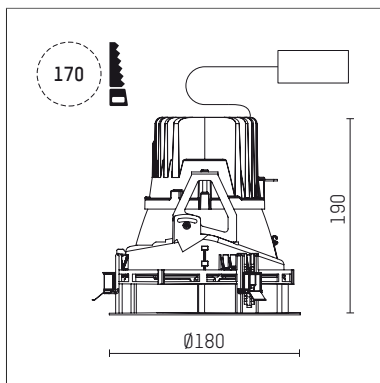

108 105 03 910 RD | white

complx.150 | rim
ceiling recessed luminaire
LED | 15 W 3000 K

- ceiling recessed luminaire complx.150 rim
- with a rim projecting over the ceiling
- for installation into suspended ceilings
- with LED 1100 lm
- colour temperature: 3000 K
- colour rendering index: CRI >90
- L90 / B10 (50.000h)
- SDCM < 2
- net luminous flux: 800 lm
- total load: 15 W
- luminous efficacy: 53,3 lm/W
- rotationsymmetrical light distribution, narrow spot
- safety cable for reflector module
- darklight reflector of aluminium, mirror finish anodised
- cut of angle: 40 °
- beam angle: 5 °
- UGR: -0
- with external LED power unit, electronic (DALI), 220-240 V, 0/50/60 Hz
- amplitude dimming
- dimming range: 100-1 %
- power supply: supply cord with plug connection 2x5x2,5 mm², length: 360 mm
- housing of die cast aluminium
- safety glass, clear
- recessing ring of die cast aluminium
- height: 185 mm
- diameter: 180 mm, recessing diameter: 170 mm
- recessing depth: 190 mm, ceiling thickness: 1-35 mm
- rotatable 360°, fixable setting
- weight: 1,33 kg
- protection rating: IP20
- protection class I
- 5 years Hoffmeister warranty
- Made in Germany
- certificates: manufactured according to DIN VDE 0711 / EN 60598, CE
- colour: white (RAL9016)
- 108 105 03 910 RD
