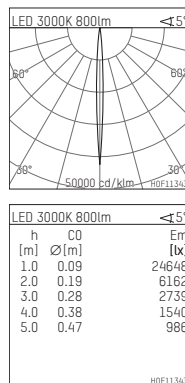

108 105 03 910 RD | white

complx.150 | rim
ceiling recessed luminaire
LED | 15 W 3000 K

- ceiling recessed luminaire complx.150 rim
- with a rim projecting over the ceiling
- for installation into suspended ceilings
- with LED 1100 lm
- colour temperature: 3000 K
- colour rendering index: CRI >90
- L90 / B10 (50.000h)
- SDCM < 2
- net luminous flux: 800 lm
- total load: 15 W
- luminous efficacy: 53,3 lm/W
- rotationsymmetrical light distribution, narrow spot
- safety cable for reflector module
- darklight reflector of aluminium, mirror finish anodised
- cut of angle: 40 °
- beam angle: 5 °
- UGR: -0
- with external LED power unit, electronic (DALI), 220-240 V, 0/50/60 Hz
- amplitude dimming
- dimming range: 100-1 %
- power supply: supply cord with plug connection 2x5x2,5 mm², length: 360 mm
- housing of die cast aluminium
- safety glass, clear
- recessing ring of die cast aluminium
- height: 185 mm
- diameter: 180 mm, recessing diameter: 170 mm
- recessing depth: 190 mm, ceiling thickness: 1-35 mm
- rotatable 360°, fixable setting
- weight: 1,33 kg
- protection rating: IP20
- protection class I
- 5 years Hoffmeister warranty
- Made in Germany
- certificates: manufactured according to DIN VDE 0711 / EN 60598, CE
- colour: white (RAL9016)
- 108 105 03 910 RD
