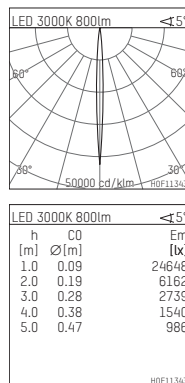

## 108 105 03 910 SD | white

complx.150 | insider  
ceiling recessed luminaire  
LED | 15 W 3000 K

- ceiling recessed luminaire complx.150 insider
- with ceiling-flush recessing ring
- for plastering into plasterboard ceilings
- with LED 1100 lm
- colour temperature: 3000 K
- colour rendering index: CRI >90
- L90 / B10 (50.000h)
- SDCM < 2
- net luminous flux: 800 lm
- total load: 15 W
- luminous efficacy: 53,3 lm/W
- rotationsymmetrical light distribution, narrow spot
- safety cable for reflector module
- darklight reflector of aluminium, mirror finish anodised
- cut of angle: 40 °
- beam angle: 5 °
- UGR: -0
- with external LED power unit, electronic (DALI), 220-240 V, 0/50/60 Hz
- amplitude dimming
- dimming range: 100-1 %
- power supply: supply cord with plug connection 2x5x2,5 mm², length: 360 mm
- housing of die cast aluminium
- safety glass, clear
- recessing ring of die cast aluminium
- height: 187 mm
- diameter: 153 mm, recessing diameter: 164 mm
- recessing depth: 192 mm, ceiling thickness: for 12.5/15/18/20/25 mm
- rotatable 360°, fixable setting
- weight: 1,3 kg
- protection rating: IP20
- protection class I
- 5 years Hoffmeister warranty
- Made in Germany
- certificates: manufactured according to DIN VDE 0711 / EN 60598, CE
- colour: white (RAL9016)
- 108 105 03 910 SD