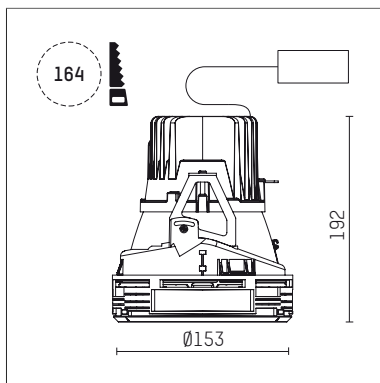

## 108 105 03 910 SD | white

complx.150 | insider  
ceiling recessed luminaire  
LED | 15 W 3000 K

- ceiling recessed luminaire complx.150 insider
- with ceiling-flush recessing ring
- for plastering into plasterboard ceilings
- with LED 1100 lm
- colour temperature: 3000 K
- colour rendering index: CRI >90
- L90 / B10 (50.000h)
- SDCM < 2
- net luminous flux: 800 lm
- total load: 15 W
- luminous efficacy: 53,3 lm/W
- rotationsymmetrical light distribution, narrow spot
- safety cable for reflector module
- darklight reflector of aluminium, mirror finish anodised
- cut of angle: 40 °
- beam angle: 5 °
- UGR: -0
- with external LED power unit, electronic (DALI), 220-240 V, 0/50/60 Hz
- amplitude dimming
- dimming range: 100-1 %
- power supply: supply cord with plug connection 2x5x2,5 mm², length: 360 mm
- housing of die cast aluminium
- safety glass, clear
- recessing ring of die cast aluminium
- height: 187 mm
- diameter: 153 mm, recessing diameter: 164 mm
- recessing depth: 192 mm, ceiling thickness: for 12.5/15/18/20/25 mm
- rotatable 360°, fixable setting
- weight: 1,3 kg
- protection rating: IP20
- protection class I
- 5 years Hoffmeister warranty
- Made in Germany
- certificates: manufactured according to DIN VDE 0711 / EN 60598, CE
- colour: white (RAL9016)
- 108 105 03 910 SD