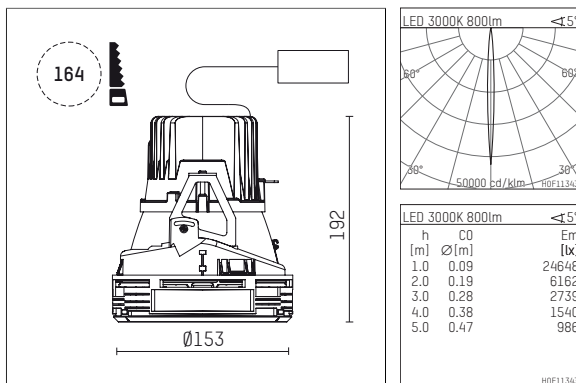

108 105 03 910 S | white

complx.150 | insider
ceiling recessed luminaire
LED | 15 W 3000 K

- ceiling recessed luminaire complx.150 insider
- with ceiling-flush recessing ring
- for plastering into plasterboard ceilings
- with LED 1100 lm
- colour temperature: 3000 K
- colour rendering index: CRI >90
- L90 / B10 (50.000h)
- SDCM < 2
- net luminous flux: 800 lm
- total load: 15 W
- luminous efficacy: 53,3 lm/W
- rotationsymmetrical light distribution, narrow spot
- safety cable for reflector module
- darklight reflector of aluminium, mirror finish anodised
- cut of angle: 40°
- beam angle: 5°
- UGR: -0
- with external LED power unit, electronic, 220-240 V, 0/50/60 Hz
- power supply: supply cord with plug connection $2 \times 5 \times 2,5 \text{ mm}^2$, length: 360 mm
- housing of die cast aluminium
- safety glass, clear
- recessing ring of die cast aluminium
- height: 187 mm
- diameter: 153 mm, recessing diameter: 164 mm
- recessing depth: 192 mm, ceiling thickness: for 12.5/15/18/20/25 mm
- rotatable 360° , fixable setting
- weight: 1,3 kg
- protection rating: IP20
- protection class I
- 5 years Hoffmeister warranty
- Made in Germany
- certificates: manufactured according to DIN VDE 0711 / EN 60598, CE
- colour: white (RAL9016)
- 108 105 03 910 S