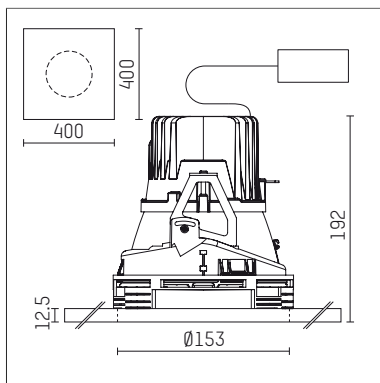

108 105 04 910 PD | white

complx.150 | insider
ceiling recessed luminaire
LED | 15 W 4000 K

- ceiling recessed luminaire complx.150 insider
- with plasterboard panel and integrated installation frame
- with LED 1100 lm
- colour temperature: 4000 K
- colour rendering index: CRI >80
- L90 / B10 (50.000h)
- SDCM < 3
- net luminous flux: 800 lm
- total load: 15 W
- luminous efficacy: 53,3 lm/W
- rotationsymmetrical light distribution, narrow spot
- safety cable for reflector module
- darklight reflector of aluminium, mirror finish anodised
- cut of angle: 40 °
- beam angle: 5 °
- UGR: -0
- with external LED power unit, electronic (DALI), 220-240 V, 0/50/60 Hz
- amplitude dimming
- dimming range: 100-1 %
- power supply: supply cord with plug connection 2x5x2,5 mm², length: 360 mm
- housing of die cast aluminium
- safety glass, clear
- recessing ring of die cast aluminium
- length: 400 mm, width: 400 mm, height: 187 mm
- diameter: 153 mm
- recessing depth: 192 mm, ceiling thickness: 12.5 mm
- rotatable 360°, fixable setting
- weight: 3,2 kg
- protection rating: IP20
- protection class I
- 5 years Hoffmeister warranty
- Made in Germany
- certificates: manufactured according to DIN VDE 0711 / EN 60598, CE
- colour: white (RAL9016)
- 108 105 04 910 PD
