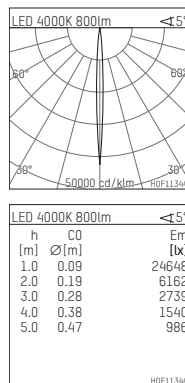

108 105 04 910 PD | white

complx.150 | insider
ceiling recessed luminaire
LED | 15 W 4000 K

- ceiling recessed luminaire complx.150 insider
- with plasterboard panel and integrated installation frame
- with LED 1100 lm
- colour temperature: 4000 K
- colour rendering index: CRI >80
- L90 / B10 (50.000h)
- SDCM < 3
- net luminous flux: 800 lm
- total load: 15 W
- luminous efficacy: 53,3 lm/W
- rotationsymmetrical light distribution, narrow spot
- safety cable for reflector module
- darklight reflector of aluminium, mirror finish anodised
- cut of angle: 40 °
- beam angle: 5 °
- UGR: -0
- with external LED power unit, electronic (DALI), 220-240 V, 0/50/60 Hz
- amplitude dimming
- dimming range: 100-1 %
- power supply: supply cord with plug connection 2x5x2,5 mm², length: 360 mm
- housing of die cast aluminium
- safety glass, clear
- recessing ring of die cast aluminium
- length: 400 mm, width: 400 mm, height: 187 mm
- diameter: 153 mm
- recessing depth: 192 mm, ceiling thickness: 12.5 mm
- rotatable 360°, fixable setting
- weight: 3,2 kg
- protection rating: IP20
- protection class I
- 5 years Hoffmeister warranty
- Made in Germany
- certificates: manufactured according to DIN VDE 0711 / EN 60598, CE
- colour: white (RAL9016)
- 108 105 04 910 PD
