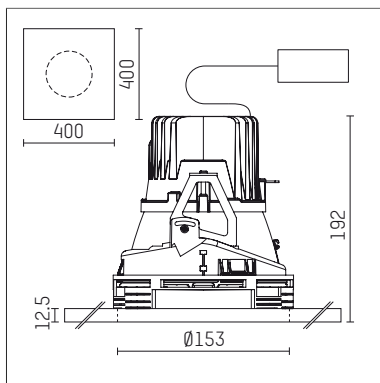

108 105 04 910 P | white

complx.150 | insider
ceiling recessed luminaire
LED | 15 W 4000 K

- ceiling recessed luminaire complx.150 insider
- with plasterboard panel and integrated installation frame
- with LED 1100 lm
- colour temperature: 4000 K
- colour rendering index: CRI >80
- L90 / B10 (50.000h)
- SDCM < 3
- net luminous flux: 800 lm
- total load: 15 W
- luminous efficacy: 53,3 lm/W
- rotationsymmetrical light distribution, narrow spot
- safety cable for reflector module
- darklight reflector of aluminium, mirror finish anodised
- cut of angle: 40 °
- beam angle: 5 °
- UGR: -0
- with external LED power unit, electronic, 220-240 V, 0/50/60 Hz
- power supply: supply cord with plug connection 2x5x2,5 mm², length: 360 mm
- housing of die cast aluminium
- safety glass, clear
- recessing ring of die cast aluminium
- length: 400 mm, width: 400 mm, height: 187 mm
- diameter: 153 mm
- recessing depth: 192 mm, ceiling thickness: 12.5 mm
- rotatable 360°, fixable setting
- weight: 3,2 kg
- protection rating: IP20
- protection class I
- 5 years Hoffmeister warranty
- Made in Germany
- certificates: manufactured according to DIN VDE 0711 / EN 60598, CE
- colour: white (RAL9016)
- 108 105 04 910 P
