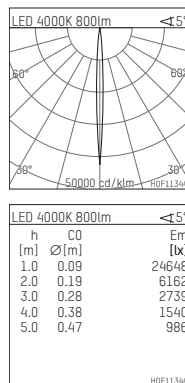

108 105 04 910 P | white

complx.150 | insider
ceiling recessed luminaire
LED | 15 W 4000 K

- ceiling recessed luminaire complx.150 insider
- with plasterboard panel and integrated installation frame
- with LED 1100 lm
- colour temperature: 4000 K
- colour rendering index: CRI >80
- L90 / B10 (50.000h)
- SDCM < 3
- net luminous flux: 800 lm
- total load: 15 W
- luminous efficacy: 53,3 lm/W
- rotationsymmetrical light distribution, narrow spot
- safety cable for reflector module
- darklight reflector of aluminium, mirror finish anodised
- cut of angle: 40 °
- beam angle: 5 °
- UGR: -0
- with external LED power unit, electronic, 220-240 V, 0/50/60 Hz
- power supply: supply cord with plug connection 2x5x2,5 mm², length: 360 mm
- housing of die cast aluminium
- safety glass, clear
- recessing ring of die cast aluminium
- length: 400 mm, width: 400 mm, height: 187 mm
- diameter: 153 mm
- recessing depth: 192 mm, ceiling thickness: 12.5 mm
- rotatable 360°, fixable setting
- weight: 3,2 kg
- protection rating: IP20
- protection class I
- 5 years Hoffmeister warranty
- Made in Germany
- certificates: manufactured according to DIN VDE 0711 / EN 60598, CE
- colour: white (RAL9016)
- 108 105 04 910 P
