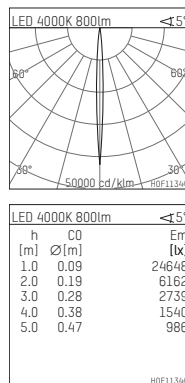

108 105 04 910 SD | white

complx.150 | insider
ceiling recessed luminaire
LED | 15 W 4000 K

- ceiling recessed luminaire complx.150 insider
- with ceiling-flush recessing ring
- for plastering into plasterboard ceilings
- with LED 1100 lm
- colour temperature: 4000 K
- colour rendering index: CRI >80
- L90 / B10 (50.000h)
- SDCM < 3
- net luminous flux: 800 lm
- total load: 15 W
- luminous efficacy: 53,3 lm/W
- rotationsymmetrical light distribution, narrow spot
- safety cable for reflector module
- darklight reflector of aluminium, mirror finish anodised
- cut of angle: 40 °
- beam angle: 5 °
- UGR: -0
- with external LED power unit, electronic (DALI), 220-240 V, 0/50/60 Hz
- amplitude dimming
- dimming range: 100-1 %
- power supply: supply cord with plug connection 2x5x2,5 mm², length: 360 mm
- housing of die cast aluminium
- safety glass, clear
- recessing ring of die cast aluminium
- height: 187 mm
- diameter: 153 mm, recessing diameter: 164 mm
- recessing depth: 192 mm, ceiling thickness: for 12.5/15/18/20/25 mm
- rotatable 360°, fixable setting
- weight: 1,3 kg
- protection rating: IP20
- protection class I
- 5 years Hoffmeister warranty
- Made in Germany
- certificates: manufactured according to DIN VDE 0711 / EN 60598, CE
- colour: white (RAL9016)
- 108 105 04 910 SD