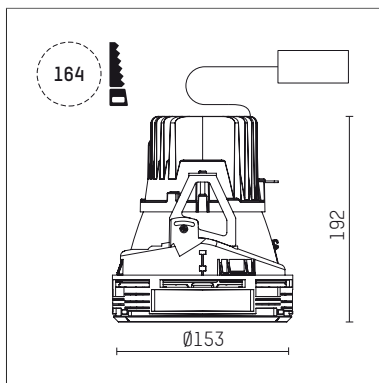

108 105 04 910 SD | white

complx.150 | insider
ceiling recessed luminaire
LED | 15 W 4000 K

- ceiling recessed luminaire complx.150 insider
- with ceiling-flush recessing ring
- for plastering into plasterboard ceilings
- with LED 1100 lm
- colour temperature: 4000 K
- colour rendering index: CRI >80
- L90 / B10 (50.000h)
- SDCM < 3
- net luminous flux: 800 lm
- total load: 15 W
- luminous efficacy: 53,3 lm/W
- rotationsymmetrical light distribution, narrow spot
- safety cable for reflector module
- darklight reflector of aluminium, mirror finish anodised
- cut of angle: 40 °
- beam angle: 5 °
- UGR: -0
- with external LED power unit, electronic (DALI), 220-240 V, 0/50/60 Hz
- amplitude dimming
- dimming range: 100-1 %
- power supply: supply cord with plug connection 2x5x2,5 mm², length: 360 mm
- housing of die cast aluminium
- safety glass, clear
- recessing ring of die cast aluminium
- height: 187 mm
- diameter: 153 mm, recessing diameter: 164 mm
- recessing depth: 192 mm, ceiling thickness: for 12.5/15/18/20/25 mm
- rotatable 360°, fixable setting
- weight: 1,3 kg
- protection rating: IP20
- protection class I
- 5 years Hoffmeister warranty
- Made in Germany
- certificates: manufactured according to DIN VDE 0711 / EN 60598, CE
- colour: white (RAL9016)
- 108 105 04 910 SD