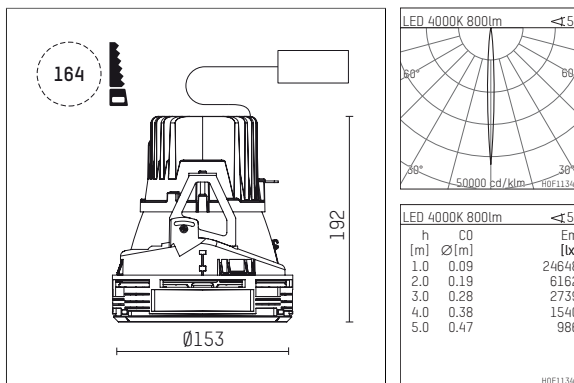

108 105 04 910 S | white

complx.150 | insider
ceiling recessed luminaire
LED | 15 W 4000 K

- ceiling recessed luminaire complx.150 insider
- with ceiling-flush recessing ring
- for plastering into plasterboard ceilings
- with LED 1100 lm
- colour temperature: 4000 K
- colour rendering index: CRI >80
- L90 / B10 (50.000h)
- SDCM < 3
- net luminous flux: 800 lm
- total load: 15 W
- luminous efficacy: 53,3 lm/W
- rotationsymmetrical light distribution, narrow spot
- safety cable for reflector module
- darklight reflector of aluminium, mirror finish anodised
- cut of angle: 40 °
- beam angle: 5 °
- UGR: -0
- with external LED power unit, electronic, 220-240 V, 0/50/60 Hz
- power supply: supply cord with plug connection 2x5x2,5 mm², length: 360 mm
- housing of die cast aluminium
- safety glass, clear
- recessing ring of die cast aluminium
- height: 187 mm
- diameter: 153 mm, recessing diameter: 164 mm
- recessing depth: 192 mm, ceiling thickness: for 12.5/15/18/20/25 mm
- rotatable 360°, fixable setting
- weight: 1,3 kg
- protection rating: IP20
- protection class I
- 5 years Hoffmeister warranty
- Made in Germany
- certificates: manufactured according to DIN VDE 0711 / EN 60598, CE
- colour: white (RAL9016)
- 108 105 04 910 S