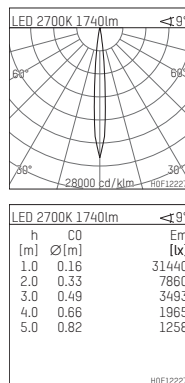

## 108 106 02 910 PD | white

complx.150 | insider  
ceiling recessed luminaire  
LED | 28 W 2700 K

- ceiling recessed luminaire complx.150 insider
- with plasterboard panel and integrated installation frame
- with LED 2100 lm
- colour temperature: 2700 K
- colour rendering index: CRI >90
- L90 / B10 (50.000h)
- SDCM < 2
- net luminous flux: 1740 lm
- total load: 28 W
- luminous efficacy: 62,1 lm/W
- rotationsymmetrical light distribution, spot
- safety cable for reflector module
- darklight reflector of aluminium, mirror finish anodised
- cut of angle: 40 °
- beam angle: 10 °
- UGR: -12
- with external LED power unit, electronic (DALI), 220-240 V, 0/50/60 Hz
- amplitude dimming
- dimming range: 100-1 %
- power supply: supply cord with plug connection 2x5x2,5 mm², length: 360 mm
- housing of die cast aluminium
- safety glass, clear
- recessing ring of die cast aluminium
- length: 400 mm, width: 400 mm, height: 155 mm
- diameter: 153 mm
- recessing depth: 192 mm, ceiling thickness: 12.5 mm
- rotatable 360°, fixable setting
- weight: 3,2 kg
- protection rating: IP20
- protection class I
- 5 years Hoffmeister warranty
- Made in Germany
- certificates: manufactured according to DIN VDE 0711 / EN 60598, CE
- colour: white (RAL9016)
- 108 106 02 910 PD