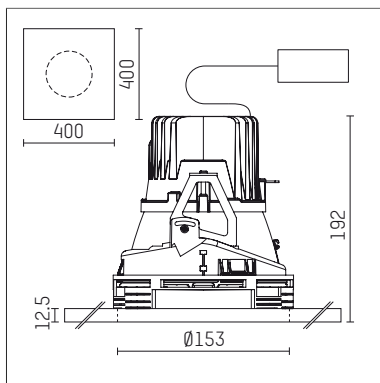

## 108 106 02 910 PD | white

complx.150 | insider  
ceiling recessed luminaire  
LED | 28 W 2700 K

- ceiling recessed luminaire complx.150 insider
- with plasterboard panel and integrated installation frame
- with LED 2100 lm
- colour temperature: 2700 K
- colour rendering index: CRI >90
- L90 / B10 (50.000h)
- SDCM < 2
- net luminous flux: 1740 lm
- total load: 28 W
- luminous efficacy: 62,1 lm/W
- rotationsymmetrical light distribution, spot
- safety cable for reflector module
- darklight reflector of aluminium, mirror finish anodised
- cut of angle: 40 °
- beam angle: 10 °
- UGR: -12
- with external LED power unit, electronic (DALI), 220-240 V, 0/50/60 Hz
- amplitude dimming
- dimming range: 100-1 %
- power supply: supply cord with plug connection 2x5x2,5 mm², length: 360 mm
- housing of die cast aluminium
- safety glass, clear
- recessing ring of die cast aluminium
- length: 400 mm, width: 400 mm, height: 155 mm
- diameter: 153 mm
- recessing depth: 192 mm, ceiling thickness: 12.5 mm
- rotatable 360°, fixable setting
- weight: 3,2 kg
- protection rating: IP20
- protection class I
- 5 years Hoffmeister warranty
- Made in Germany
- certificates: manufactured according to DIN VDE 0711 / EN 60598, CE
- colour: white (RAL9016)
- 108 106 02 910 PD