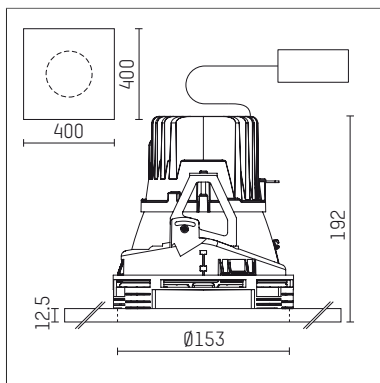

108 106 03 910 PD | white

complx.150 | insider
ceiling recessed luminaire
LED | 28 W 3000 K

- ceiling recessed luminaire complx.150 insider
- with plasterboard panel and integrated installation frame
- with LED 2400 lm
- colour temperature: 3000 K
- colour rendering index: CRI >90
- L90 / B10 (50.000h)
- SDCM < 2
- net luminous flux: 1990 lm
- total load: 28 W
- luminous efficacy: 71,1 lm/W
- rotationsymmetrical light distribution, spot
- safety cable for reflector module
- darklight reflector of aluminium, mirror finish anodised
- cut of angle: 40 °
- beam angle: 10 °
- UGR: -12
- with external LED power unit, electronic (DALI), 220-240 V, 0/50/60 Hz
- amplitude dimming
- dimming range: 100-1 %
- power supply: supply cord with plug connection 2x5x2,5 mm², length: 360 mm
- housing of die cast aluminium
- safety glass, clear
- recessing ring of die cast aluminium
- length: 400 mm, width: 400 mm, height: 187 mm
- diameter: 153 mm
- recessing depth: 192 mm, ceiling thickness: 12.5 mm
- rotatable 360°, fixable setting
- weight: 3,2 kg
- protection rating: IP20
- protection class I
- 5 years Hoffmeister warranty
- Made in Germany
- certificates: manufactured according to DIN VDE 0711 / EN 60598, CE
- colour: white (RAL9016)
- 108 106 03 910 PD
