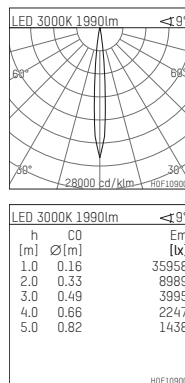

108 106 03 910 PD | white

complx.150 | insider
ceiling recessed luminaire
LED | 28 W 3000 K

- ceiling recessed luminaire complx.150 insider
- with plasterboard panel and integrated installation frame
- with LED 2400 lm
- colour temperature: 3000 K
- colour rendering index: CRI >90
- L90 / B10 (50.000h)
- SDCM < 2
- net luminous flux: 1990 lm
- total load: 28 W
- luminous efficacy: 71,1 lm/W
- rotationsymmetrical light distribution, spot
- safety cable for reflector module
- darklight reflector of aluminium, mirror finish anodised
- cut of angle: 40 °
- beam angle: 10 °
- UGR: -12
- with external LED power unit, electronic (DALI), 220-240 V, 0/50/60 Hz
- amplitude dimming
- dimming range: 100-1 %
- power supply: supply cord with plug connection 2x5x2,5 mm², length: 360 mm
- housing of die cast aluminium
- safety glass, clear
- recessing ring of die cast aluminium
- length: 400 mm, width: 400 mm, height: 187 mm
- diameter: 153 mm
- recessing depth: 192 mm, ceiling thickness: 12.5 mm
- rotatable 360°, fixable setting
- weight: 3,2 kg
- protection rating: IP20
- protection class I
- 5 years Hoffmeister warranty
- Made in Germany
- certificates: manufactured according to DIN VDE 0711 / EN 60598, CE
- colour: white (RAL9016)
- 108 106 03 910 PD
