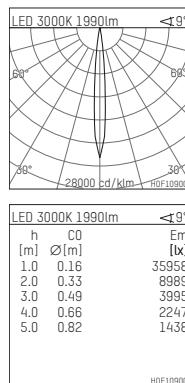

## 108 106 03 910 P | white

complx.150 | insider  
ceiling recessed luminaire  
LED | 28 W 3000 K

- ceiling recessed luminaire complx.150 insider
- with plasterboard panel and integrated installation frame
- with LED 2400 lm
- colour temperature: 3000 K
- colour rendering index: CRI >90
- L90 / B10 (50.000h)
- SDCM < 2
- net luminous flux: 1990 lm
- total load: 28 W
- luminous efficacy: 71,1 lm/W
- rotationsymmetrical light distribution, spot
- safety cable for reflector module
- darklight reflector of aluminium, mirror finish anodised
- cut of angle: 40 °
- beam angle: 10 °
- UGR: -12
- with external LED power unit, electronic, 220-240 V, 0/50/60 Hz
- power supply: supply cord with plug connection 2x5x2,5 mm², length: 360 mm
- housing of die cast aluminium
- safety glass, clear
- recessing ring of die cast aluminium
- length: 400 mm, width: 400 mm, height: 187 mm
- diameter: 153 mm
- recessing depth: 192 mm, ceiling thickness: 12.5 mm
- rotatable 360°, fixable setting
- weight: 3,2 kg
- protection rating: IP20
- protection class I
- 5 years Hoffmeister warranty
- Made in Germany
- certificates: manufactured according to DIN VDE 0711 / EN 60598, CE
- colour: white (RAL9016)
- 108 106 03 910 P