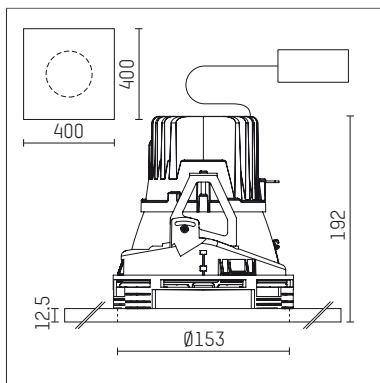

## 108 106 03 910 P | white

complx.150 | insider  
ceiling recessed luminaire  
LED | 28 W 3000 K

- ceiling recessed luminaire complx.150 insider
- with plasterboard panel and integrated installation frame
- with LED 2400 lm
- colour temperature: 3000 K
- colour rendering index: CRI >90
- L90 / B10 (50.000h)
- SDCM < 2
- net luminous flux: 1990 lm
- total load: 28 W
- luminous efficacy: 71,1 lm/W
- rotationsymmetrical light distribution, spot
- safety cable for reflector module
- darklight reflector of aluminium, mirror finish anodised
- cut of angle: 40 °
- beam angle: 10 °
- UGR: -12
- with external LED power unit, electronic, 220-240 V, 0/50/60 Hz
- power supply: supply cord with plug connection 2x5x2,5 mm², length: 360 mm
- housing of die cast aluminium
- safety glass, clear
- recessing ring of die cast aluminium
- length: 400 mm, width: 400 mm, height: 187 mm
- diameter: 153 mm
- recessing depth: 192 mm, ceiling thickness: 12.5 mm
- rotatable 360°, fixable setting
- weight: 3,2 kg
- protection rating: IP20
- protection class I
- 5 years Hoffmeister warranty
- Made in Germany
- certificates: manufactured according to DIN VDE 0711 / EN 60598, CE
- colour: white (RAL9016)
- 108 106 03 910 P