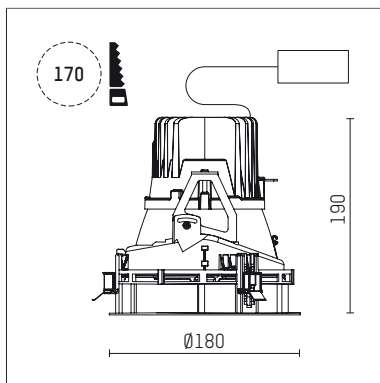

108 106 03 910 RD | white

complx.150 | rim
ceiling recessed luminaire
LED | 28 W 3000 K

- ceiling recessed luminaire complx.150 rim
- with a rim projecting over the ceiling
- for installation into suspended ceilings
- with LED 2400 lm
- colour temperature: 3000 K
- colour rendering index: CRI >90
- L90 / B10 (50.000h)
- SDCM < 2
- net luminous flux: 1990 lm
- total load: 28 W
- luminous efficacy: 71,1 lm/W
- rotationsymmetrical light distribution, spot
- safety cable for reflector module
- darklight reflector of aluminium, mirror finish anodised
- cut of angle: 40 °
- beam angle: 10 °
- UGR: -12
- with external LED power unit, electronic (DALI), 220-240 V, 0/50/60 Hz
- amplitude dimming
- dimming range: 100-1 %
- power supply: supply cord with plug connection 2x5x2,5 mm², length: 360 mm
- housing of die cast aluminium
- safety glass, clear
- recessing ring of die cast aluminium
- height: 185 mm
- diameter: 180 mm, recessing diameter: 170 mm
- recessing depth: 190 mm, ceiling thickness: 1-35 mm
- rotatable 360°, fixable setting
- weight: 1,33 kg
- protection rating: IP20
- protection class I
- 5 years Hoffmeister warranty
- Made in Germany
- certificates: manufactured according to DIN VDE 0711 / EN 60598, CE
- colour: white (RAL9016)
- 108 106 03 910 RD
