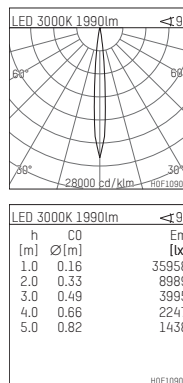

108 106 03 910 RD | white

complx.150 | rim
ceiling recessed luminaire
LED | 28 W 3000 K

- ceiling recessed luminaire complx.150 rim
- with a rim projecting over the ceiling
- for installation into suspended ceilings
- with LED 2400 lm
- colour temperature: 3000 K
- colour rendering index: CRI >90
- L90 / B10 (50.000h)
- SDCM < 2
- net luminous flux: 1990 lm
- total load: 28 W
- luminous efficacy: 71,1 lm/W
- rotationsymmetrical light distribution, spot
- safety cable for reflector module
- darklight reflector of aluminium, mirror finish anodised
- cut of angle: 40 °
- beam angle: 10 °
- UGR: -12
- with external LED power unit, electronic (DALI), 220-240 V, 0/50/60 Hz
- amplitude dimming
- dimming range: 100-1 %
- power supply: supply cord with plug connection 2x5x2,5 mm², length: 360 mm
- housing of die cast aluminium
- safety glass, clear
- recessing ring of die cast aluminium
- height: 185 mm
- diameter: 180 mm, recessing diameter: 170 mm
- recessing depth: 190 mm, ceiling thickness: 1-35 mm
- rotatable 360°, fixable setting
- weight: 1,33 kg
- protection rating: IP20
- protection class I
- 5 years Hoffmeister warranty
- Made in Germany
- certificates: manufactured according to DIN VDE 0711 / EN 60598, CE
- colour: white (RAL9016)
- 108 106 03 910 RD
