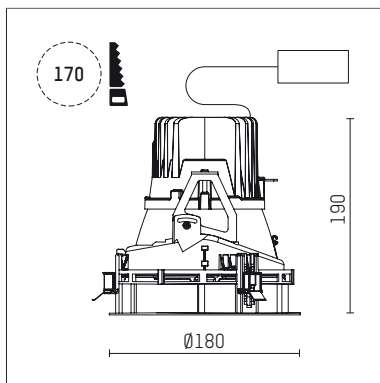

## 108 106 03 910 R | white

complx.150 | rim  
ceiling recessed luminaire  
LED | 28 W 3000 K

- ceiling recessed luminaire complx.150 rim
- with a rim projecting over the ceiling
- for installation into suspended ceilings
- with LED 2400 lm
- colour temperature: 3000 K
- colour rendering index: CRI >90
- L90 / B10 (50.000h)
- SDCM < 2
- net luminous flux: 1990 lm
- total load: 28 W
- luminous efficacy: 71,1 lm/W
- rotationsymmetrical light distribution, spot
- safety cable for reflector module
- darklight reflector of aluminium, mirror finish anodised
- cut of angle: 40 °
- beam angle: 10 °
- UGR: -12
- with external LED power unit, electronic, 220-240 V, 0/50/60 Hz
- power supply: supply cord with plug connection 2x5x2,5 mm², length: 360 mm
- housing of die cast aluminium
- safety glass, clear
- recessing ring of die cast aluminium
- height: 185 mm
- diameter: 180 mm, recessing diameter: 170 mm
- recessing depth: 190 mm, ceiling thickness: 1-35 mm
- rotatable 360°, fixable setting
- weight: 1,33 kg
- protection rating: IP20
- protection class I
- 5 years Hoffmeister warranty
- Made in Germany
- certificates: manufactured according to DIN VDE 0711 / EN 60598, CE
- colour: white (RAL9016)
- 108 106 03 910 R