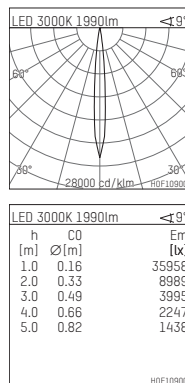

## 108 106 03 910 R | white

complx.150 | rim  
ceiling recessed luminaire  
LED | 28 W 3000 K

- ceiling recessed luminaire complx.150 rim
- with a rim projecting over the ceiling
- for installation into suspended ceilings
- with LED 2400 lm
- colour temperature: 3000 K
- colour rendering index: CRI >90
- L90 / B10 (50.000h)
- SDCM < 2
- net luminous flux: 1990 lm
- total load: 28 W
- luminous efficacy: 71,1 lm/W
- rotationsymmetrical light distribution, spot
- safety cable for reflector module
- darklight reflector of aluminium, mirror finish anodised
- cut of angle: 40 °
- beam angle: 10 °
- UGR: -12
- with external LED power unit, electronic, 220-240 V, 0/50/60 Hz
- power supply: supply cord with plug connection 2x5x2,5 mm², length: 360 mm
- housing of die cast aluminium
- safety glass, clear
- recessing ring of die cast aluminium
- height: 185 mm
- diameter: 180 mm, recessing diameter: 170 mm
- recessing depth: 190 mm, ceiling thickness: 1-35 mm
- rotatable 360°, fixable setting
- weight: 1,33 kg
- protection rating: IP20
- protection class I
- 5 years Hoffmeister warranty
- Made in Germany
- certificates: manufactured according to DIN VDE 0711 / EN 60598, CE
- colour: white (RAL9016)
- 108 106 03 910 R