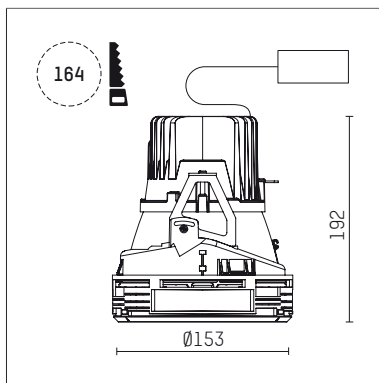

108 106 03 910 SD | white

complx.150 | insider
ceiling recessed luminaire
LED | 28 W 3000 K

- ceiling recessed luminaire complx.150 insider
- with ceiling-flush recessing ring
- for plastering into plasterboard ceilings
- with LED 2400 lm
- colour temperature: 3000 K
- colour rendering index: CRI >90
- L90 / B10 (50.000h)
- SDCM < 2
- net luminous flux: 1990 lm
- total load: 28 W
- luminous efficacy: 71,1 lm/W
- rotationsymmetrical light distribution, spot
- safety cable for reflector module
- darklight reflector of aluminium, mirror finish anodised
- cut of angle: 40 °
- beam angle: 10 °
- UGR: -12
- with external LED power unit, electronic (DALI), 220-240 V, 0/50/60 Hz
- amplitude dimming
- dimming range: 100-1 %
- power supply: supply cord with plug connection 2x5x2,5 mm², length: 360 mm
- housing of die cast aluminium
- safety glass, clear
- recessing ring of die cast aluminium
- height: 187 mm
- diameter: 153 mm, recessing diameter: 164 mm
- recessing depth: 192 mm, ceiling thickness: for 12.5/15/18/20/25 mm
- rotatable 360°, fixable setting
- weight: 1,3 kg
- protection rating: IP20
- protection class I
- 5 years Hoffmeister warranty
- Made in Germany
- certificates: manufactured according to DIN VDE 0711 / EN 60598, CE
- colour: white (RAL9016)
- 108 106 03 910 SD