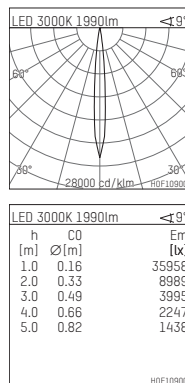

108 106 03 910 SD | white

complx.150 | insider
ceiling recessed luminaire
LED | 28 W 3000 K

- ceiling recessed luminaire complx.150 insider
- with ceiling-flush recessing ring
- for plastering into plasterboard ceilings
- with LED 2400 lm
- colour temperature: 3000 K
- colour rendering index: CRI >90
- L90 / B10 (50.000h)
- SDCM < 2
- net luminous flux: 1990 lm
- total load: 28 W
- luminous efficacy: 71,1 lm/W
- rotationsymmetrical light distribution, spot
- safety cable for reflector module
- darklight reflector of aluminium, mirror finish anodised
- cut of angle: 40 °
- beam angle: 10 °
- UGR: -12
- with external LED power unit, electronic (DALI), 220-240 V, 0/50/60 Hz
- amplitude dimming
- dimming range: 100-1 %
- power supply: supply cord with plug connection 2x5x2,5 mm², length: 360 mm
- housing of die cast aluminium
- safety glass, clear
- recessing ring of die cast aluminium
- height: 187 mm
- diameter: 153 mm, recessing diameter: 164 mm
- recessing depth: 192 mm, ceiling thickness: for 12.5/15/18/20/25 mm
- rotatable 360°, fixable setting
- weight: 1,3 kg
- protection rating: IP20
- protection class I
- 5 years Hoffmeister warranty
- Made in Germany
- certificates: manufactured according to DIN VDE 0711 / EN 60598, CE
- colour: white (RAL9016)
- 108 106 03 910 SD