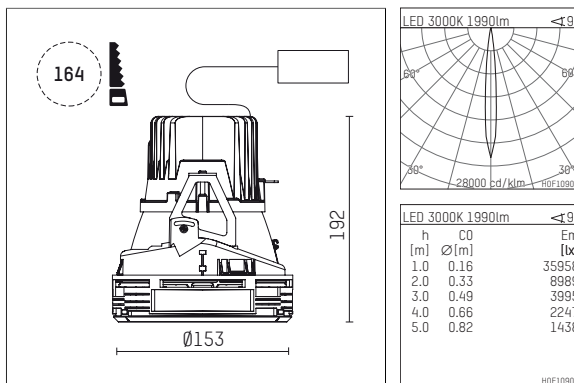

108 106 03 910 S | white

complx.150 | insider
ceiling recessed luminaire
LED | 28 W 3000 K

- ceiling recessed luminaire complx.150 insider
- with ceiling-flush recessing ring
- for plastering into plasterboard ceilings
- with LED 2400 lm
- colour temperature: 3000 K
- colour rendering index: CRI >90
- L90 / B10 (50.000h)
- SDCM < 2
- net luminous flux: 1990 lm
- total load: 28 W
- luminous efficacy: 71,1 lm/W
- rotationsymmetrical light distribution, spot
- safety cable for reflector module
- darklight reflector of aluminium, mirror finish anodised
- cut of angle: 40 °
- beam angle: 10 °
- UGR: -12
- with external LED power unit, electronic, 220-240 V, 0/50/60 Hz
- power supply: supply cord with plug connection 2x5x2,5 mm², length: 360 mm
- housing of die cast aluminium
- safety glass, clear
- recessing ring of die cast aluminium
- height: 187 mm
- diameter: 153 mm, recessing diameter: 164 mm
- recessing depth: 192 mm, ceiling thickness: for 12.5/15/18/20/25 mm
- rotatable 360°, fixable setting
- weight: 1,3 kg
- protection rating: IP20
- protection class I
- 5 years Hoffmeister warranty
- Made in Germany
- certificates: manufactured according to DIN VDE 0711 / EN 60598, CE
- colour: white (RAL9016)
- 108 106 03 910 S