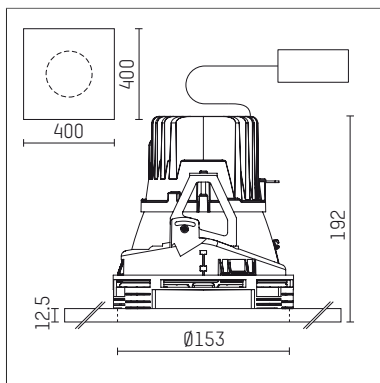

108 106 04 910 PD | white

complx.150 | insider
ceiling recessed luminaire
LED | 28 W 4000 K

- ceiling recessed luminaire complx.150 insider
- with plasterboard panel and integrated installation frame
- with LED 3150 lm
- colour temperature: 4000 K
- colour rendering index: CRI >80
- L90 / B10 (50.000h)
- SDCM < 2
- net luminous flux: 2620 lm
- total load: 28 W
- luminous efficacy: 93,6 lm/W
- rotationsymmetrical light distribution, spot
- safety cable for reflector module
- darklight reflector of aluminium, mirror finish anodised
- cut of angle: 40 °
- beam angle: 10 °
- UGR: -11
- with external LED power unit, electronic (DALI), 220-240 V, 0/50/60 Hz
- amplitude dimming
- dimming range: 100-1 %
- power supply: supply cord with plug connection 2x5x2,5 mm², length: 360 mm
- housing of die cast aluminium
- safety glass, clear
- recessing ring of die cast aluminium
- length: 400 mm, width: 400 mm, height: 155 mm
- diameter: 153 mm
- recessing depth: 192 mm, ceiling thickness: 12.5 mm
- rotatable 360°, fixable setting
- weight: 3,2 kg
- protection rating: IP20
- protection class I
- 5 years Hoffmeister warranty
- Made in Germany
- certificates: manufactured according to DIN VDE 0711 / EN 60598, CE
- colour: white (RAL9016)
- 108 106 04 910 PD
