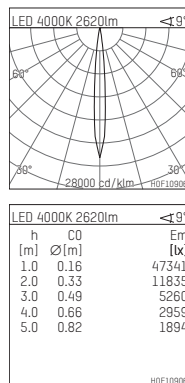

108 106 04 910 PD | white

complx.150 | insider
ceiling recessed luminaire
LED | 28 W 4000 K

- ceiling recessed luminaire complx.150 insider
- with plasterboard panel and integrated installation frame
- with LED 3150 lm
- colour temperature: 4000 K
- colour rendering index: CRI >80
- L90 / B10 (50.000h)
- SDCM < 2
- net luminous flux: 2620 lm
- total load: 28 W
- luminous efficacy: 93,6 lm/W
- rotationsymmetrical light distribution, spot
- safety cable for reflector module
- darklight reflector of aluminium, mirror finish anodised
- cut of angle: 40 °
- beam angle: 10 °
- UGR: -11
- with external LED power unit, electronic (DALI), 220-240 V, 0/50/60 Hz
- amplitude dimming
- dimming range: 100-1 %
- power supply: supply cord with plug connection 2x5x2,5 mm², length: 360 mm
- housing of die cast aluminium
- safety glass, clear
- recessing ring of die cast aluminium
- length: 400 mm, width: 400 mm, height: 155 mm
- diameter: 153 mm
- recessing depth: 192 mm, ceiling thickness: 12.5 mm
- rotatable 360°, fixable setting
- weight: 3,2 kg
- protection rating: IP20
- protection class I
- 5 years Hoffmeister warranty
- Made in Germany
- certificates: manufactured according to DIN VDE 0711 / EN 60598, CE
- colour: white (RAL9016)
- 108 106 04 910 PD
