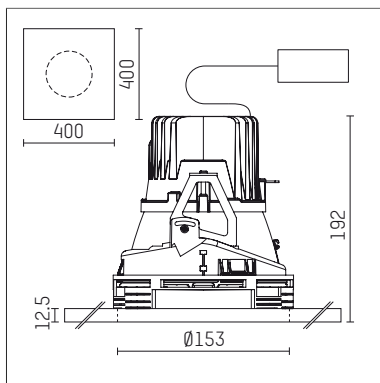

108 106 04 910 P | white

complx.150 | insider
ceiling recessed luminaire
LED | 28 W 4000 K

- ceiling recessed luminaire complx.150 insider
- with plasterboard panel and integrated installation frame
- with LED 3150 lm
- colour temperature: 4000 K
- colour rendering index: CRI >80
- L90 / B10 (50.000h)
- SDCM < 2
- net luminous flux: 2620 lm
- total load: 28 W
- luminous efficacy: 93,6 lm/W
- rotationsymmetrical light distribution, spot
- safety cable for reflector module
- darklight reflector of aluminium, mirror finish anodised
- cut of angle: 40 °
- beam angle: 10 °
- UGR: -11
- with external LED power unit, electronic, 220-240 V, 0/50/60 Hz
- power supply: supply cord with plug connection 2x5x2,5 mm², length: 360 mm
- housing of die cast aluminium
- safety glass, clear
- recessing ring of die cast aluminium
- length: 400 mm, width: 400 mm, height: 187 mm
- diameter: 153 mm
- recessing depth: 192 mm, ceiling thickness: 12.5 mm
- rotatable 360°, fixable setting
- weight: 3,2 kg
- protection rating: IP20
- protection class I
- 5 years Hoffmeister warranty
- Made in Germany
- certificates: manufactured according to DIN VDE 0711 / EN 60598, CE
- colour: white (RAL9016)
- 108 106 04 910 P
