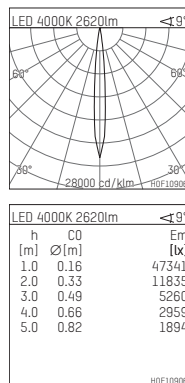

108 106 04 910 P | white

complx.150 | insider
ceiling recessed luminaire
LED | 28 W 4000 K

- ceiling recessed luminaire complx.150 insider
- with plasterboard panel and integrated installation frame
- with LED 3150 lm
- colour temperature: 4000 K
- colour rendering index: CRI >80
- L90 / B10 (50.000h)
- SDCM < 2
- net luminous flux: 2620 lm
- total load: 28 W
- luminous efficacy: 93,6 lm/W
- rotationsymmetrical light distribution, spot
- safety cable for reflector module
- darklight reflector of aluminium, mirror finish anodised
- cut of angle: 40 °
- beam angle: 10 °
- UGR: -11
- with external LED power unit, electronic, 220-240 V, 0/50/60 Hz
- power supply: supply cord with plug connection 2x5x2,5 mm², length: 360 mm
- housing of die cast aluminium
- safety glass, clear
- recessing ring of die cast aluminium
- length: 400 mm, width: 400 mm, height: 187 mm
- diameter: 153 mm
- recessing depth: 192 mm, ceiling thickness: 12.5 mm
- rotatable 360°, fixable setting
- weight: 3,2 kg
- protection rating: IP20
- protection class I
- 5 years Hoffmeister warranty
- Made in Germany
- certificates: manufactured according to DIN VDE 0711 / EN 60598, CE
- colour: white (RAL9016)
- 108 106 04 910 P
