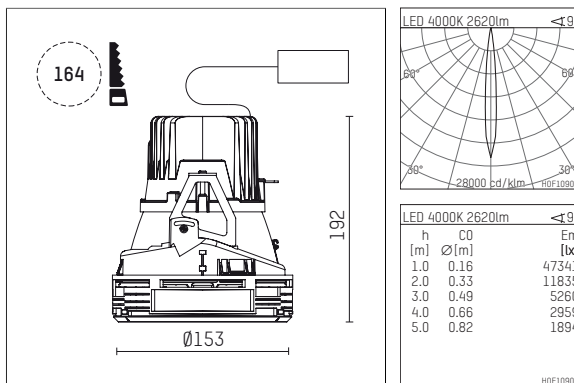

108 106 04 910 SD | white

complx.150 | insider
ceiling recessed luminaire
LED | 28 W 4000 K

- ceiling recessed luminaire complx.150 insider
- with ceiling-flush recessing ring
- for plastering into plasterboard ceilings
- with LED 3150 lm
- colour temperature: 4000 K
- colour rendering index: CRI >80
- L90 / B10 (50.000h)
- SDCM < 2
- net luminous flux: 2620 lm
- total load: 28 W
- luminous efficacy: 93,6 lm/W
- rotationsymmetrical light distribution, spot
- safety cable for reflector module
- darklight reflector of aluminium, mirror finish anodised
- cut of angle: 40 °
- beam angle: 10 °
- UGR: -11
- with external LED power unit, electronic (DALI), 220-240 V, 0/50/60 Hz
- amplitude dimming
- dimming range: 100-1 %
- power supply: supply cord with plug connection 2x5x2,5 mm², length: 360 mm
- housing of die cast aluminium
- safety glass, clear
- recessing ring of die cast aluminium
- height: 187 mm
- diameter: 153 mm, recessing diameter: 164 mm
- recessing depth: 192 mm, ceiling thickness: for 12.5/15/18/20/25 mm
- rotatable 360°, fixable setting
- weight: 1,3 kg
- protection rating: IP20
- protection class I
- 5 years Hoffmeister warranty
- Made in Germany
- certificates: manufactured according to DIN VDE 0711 / EN 60598, CE
- colour: white (RAL9016)
- 108 106 04 910 SD