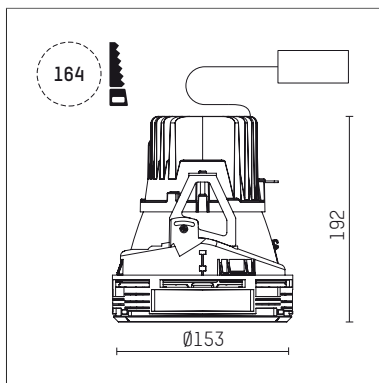

108 106 04 910 S | white

complx.150 | insider
ceiling recessed luminaire
LED | 28 W 4000 K

- ceiling recessed luminaire complx.150 insider
- with ceiling-flush recessing ring
- for plastering into plasterboard ceilings
- with LED 3150 lm
- colour temperature: 4000 K
- colour rendering index: CRI >80
- L90 / B10 (50.000h)
- SDCM < 2
- net luminous flux: 2620 lm
- total load: 28 W
- luminous efficacy: 93,6 lm/W
- rotationsymmetrical light distribution, spot
- safety cable for reflector module
- darklight reflector of aluminium, mirror finish anodised
- cut of angle: 40 °
- beam angle: 10 °
- UGR: -11
- with external LED power unit, electronic, 220-240 V, 0/50/60 Hz
- power supply: supply cord with plug connection 2x5x2,5 mm², length: 360 mm
- housing of die cast aluminium
- safety glass, clear
- recessing ring of die cast aluminium
- height: 187 mm
- diameter: 153 mm, recessing diameter: 164 mm
- recessing depth: 192 mm, ceiling thickness: for 12.5/15/18/20/25 mm
- rotatable 360°, fixable setting
- weight: 1,3 kg
- protection rating: IP20
- protection class I
- 5 years Hoffmeister warranty
- Made in Germany
- certificates: manufactured according to DIN VDE 0711 / EN 60598, CE
- colour: white (RAL9016)
- 108 106 04 910 S