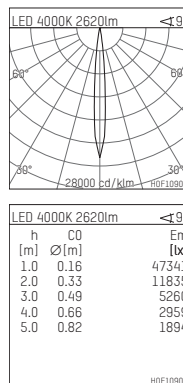

108 106 04 910 S | white

complx.150 | insider
ceiling recessed luminaire
LED | 28 W 4000 K

- ceiling recessed luminaire complx.150 insider
- with ceiling-flush recessing ring
- for plastering into plasterboard ceilings
- with LED 3150 lm
- colour temperature: 4000 K
- colour rendering index: CRI >80
- L90 / B10 (50.000h)
- SDCM < 2
- net luminous flux: 2620 lm
- total load: 28 W
- luminous efficacy: 93,6 lm/W
- rotationsymmetrical light distribution, spot
- safety cable for reflector module
- darklight reflector of aluminium, mirror finish anodised
- cut of angle: 40 °
- beam angle: 10 °
- UGR: -11
- with external LED power unit, electronic, 220-240 V, 0/50/60 Hz
- power supply: supply cord with plug connection 2x5x2,5 mm², length: 360 mm
- housing of die cast aluminium
- safety glass, clear
- recessing ring of die cast aluminium
- height: 187 mm
- diameter: 153 mm, recessing diameter: 164 mm
- recessing depth: 192 mm, ceiling thickness: for 12.5/15/18/20/25 mm
- rotatable 360°, fixable setting
- weight: 1,3 kg
- protection rating: IP20
- protection class I
- 5 years Hoffmeister warranty
- Made in Germany
- certificates: manufactured according to DIN VDE 0711 / EN 60598, CE
- colour: white (RAL9016)
- 108 106 04 910 S