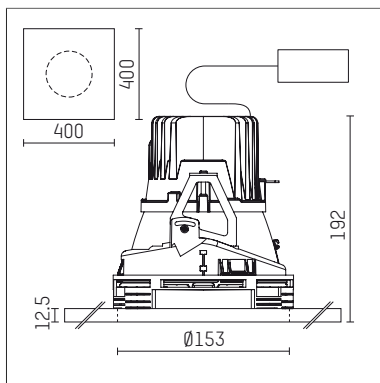

108 107 02 910 PD | white

complx.150 | insider
ceiling recessed luminaire
LED | 28 W 2700 K

- ceiling recessed luminaire complx.150 insider
- with plasterboard panel and integrated installation frame
- with LED 2100 lm
- colour temperature: 2700 K
- colour rendering index: CRI >90
- L90 / B10 (50.000h)
- SDCM < 2
- net luminous flux: 1720 lm
- total load: 28 W
- luminous efficacy: 61,4 lm/W
- rotationsymmetrical light distribution, spot
- safety cable for reflector module
- darklight reflector of aluminium, mirror finish anodised
- cut of angle: 40 °
- beam angle: 15 °
- UGR: -8
- with external LED power unit, electronic (DALI), 220-240 V, 0/50/60 Hz
- amplitude dimming
- dimming range: 100-1 %
- power supply: supply cord with plug connection 2x5x2,5 mm², length: 360 mm
- housing of die cast aluminium
- safety glass, clear
- recessing ring of die cast aluminium
- length: 400 mm, width: 400 mm, height: 155 mm
- diameter: 153 mm
- recessing depth: 192 mm, ceiling thickness: 12.5 mm
- rotatable 360°, fixable setting
- weight: 3,2 kg
- protection rating: IP20
- protection class I
- 5 years Hoffmeister warranty
- Made in Germany
- certificates: manufactured according to DIN VDE 0711 / EN 60598, CE
- colour: white (RAL9016)
- 108 107 02 910 PD
