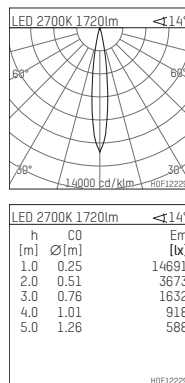

108 107 02 910 PD | white

complx.150 | insider
ceiling recessed luminaire
LED | 28 W 2700 K

- ceiling recessed luminaire complx.150 insider
- with plasterboard panel and integrated installation frame
- with LED 2100 lm
- colour temperature: 2700 K
- colour rendering index: CRI >90
- L90 / B10 (50.000h)
- SDCM < 2
- net luminous flux: 1720 lm
- total load: 28 W
- luminous efficacy: 61,4 lm/W
- rotationsymmetrical light distribution, spot
- safety cable for reflector module
- darklight reflector of aluminium, mirror finish anodised
- cut of angle: 40 °
- beam angle: 15 °
- UGR: -8
- with external LED power unit, electronic (DALI), 220-240 V, 0/50/60 Hz
- amplitude dimming
- dimming range: 100-1 %
- power supply: supply cord with plug connection 2x5x2,5 mm², length: 360 mm
- housing of die cast aluminium
- safety glass, clear
- recessing ring of die cast aluminium
- length: 400 mm, width: 400 mm, height: 155 mm
- diameter: 153 mm
- recessing depth: 192 mm, ceiling thickness: 12.5 mm
- rotatable 360°, fixable setting
- weight: 3,2 kg
- protection rating: IP20
- protection class I
- 5 years Hoffmeister warranty
- Made in Germany
- certificates: manufactured according to DIN VDE 0711 / EN 60598, CE
- colour: white (RAL9016)
- 108 107 02 910 PD
