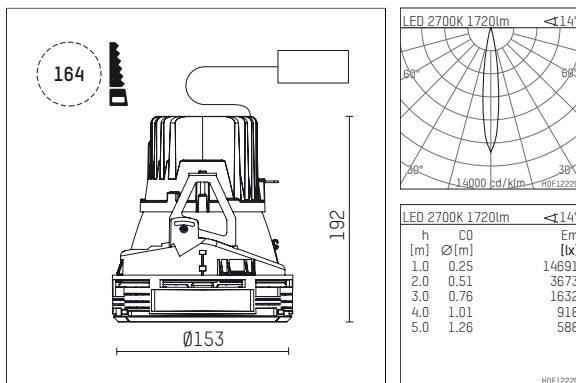

108 107 02 910 SD | white

complx.150 | insider
ceiling recessed luminaire
LED | 28 W 2700 K

- ceiling recessed luminaire complx.150 insider
- with ceiling-flush recessing ring
- for plastering into plasterboard ceilings
- with LED 2100 lm
- colour temperature: 2700 K
- colour rendering index: CRI >90
- L90 / B10 (50.000h)
- SDCM < 2
- net luminous flux: 1720 lm
- total load: 28 W
- luminous efficacy: 61,4 lm/W
- rotationsymmetrical light distribution, spot
- safety cable for reflector module
- darklight reflector of aluminium, mirror finish anodised
- cut of angle: 40 °
- beam angle: 15 °
- UGR: -8
- with external LED power unit, electronic (DALI), 220-240 V, 0/50/60 Hz
- amplitude dimming
- dimming range: 100-1 %
- power supply: supply cord with plug connection 2x5x2,5 mm², length: 360 mm
- housing of die cast aluminium
- safety glass, clear
- recessing ring of die cast aluminium
- height: 187 mm
- diameter: 153 mm, recessing diameter: 164 mm
- recessing depth: 192 mm, ceiling thickness: for 12.5/15/18/20/25 mm
- rotatable 360°, fixable setting
- weight: 0 kg
- protection rating: IP20
- protection class I
- 5 years Hoffmeister warranty
- Made in Germany
- certificates: manufactured according to DIN VDE 0711 / EN 60598, CE
- colour: white (RAL9016)
- 108 107 02 910 SD