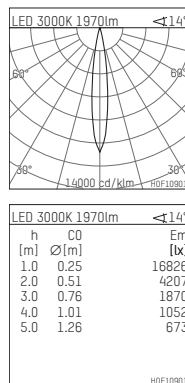

## 108 107 03 910 PD | white

complx.150 | insider  
ceiling recessed luminaire  
LED | 28 W 3000 K

- ceiling recessed luminaire complx.150 insider
- with plasterboard panel and integrated installation frame
- with LED 2400 lm
- colour temperature: 3000 K
- colour rendering index: CRI >90
- L90 / B10 (50.000h)
- SDCM < 2
- net luminous flux: 1970 lm
- total load: 28 W
- luminous efficacy: 70,4 lm/W
- rotationsymmetrical light distribution, spot
- safety cable for reflector module
- darklight reflector of aluminium, mirror finish anodised
- cut of angle: 40 °
- beam angle: 15 °
- UGR: -8
- with external LED power unit, electronic (DALI), 220-240 V, 0/50/60 Hz
- amplitude dimming
- dimming range: 100-1 %
- power supply: supply cord with plug connection 2x5x2,5 mm², length: 360 mm
- housing of die cast aluminium
- safety glass, clear
- recessing ring of die cast aluminium
- length: 400 mm, width: 400 mm, height: 187 mm
- diameter: 153 mm
- recessing depth: 192 mm, ceiling thickness: 12.5 mm
- rotatable 360°, fixable setting
- weight: 3,2 kg
- protection rating: IP20
- protection class I
- 5 years Hoffmeister warranty
- Made in Germany
- certificates: manufactured according to DIN VDE 0711 / EN 60598, CE
- colour: white (RAL9016)
- 108 107 03 910 PD