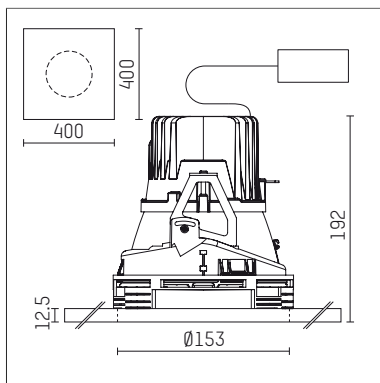

## 108 107 03 910 PD | white

complx.150 | insider  
ceiling recessed luminaire  
LED | 28 W 3000 K

- ceiling recessed luminaire complx.150 insider
- with plasterboard panel and integrated installation frame
- with LED 2400 lm
- colour temperature: 3000 K
- colour rendering index: CRI >90
- L90 / B10 (50.000h)
- SDCM < 2
- net luminous flux: 1970 lm
- total load: 28 W
- luminous efficacy: 70,4 lm/W
- rotationsymmetrical light distribution, spot
- safety cable for reflector module
- darklight reflector of aluminium, mirror finish anodised
- cut of angle: 40 °
- beam angle: 15 °
- UGR: -8
- with external LED power unit, electronic (DALI), 220-240 V, 0/50/60 Hz
- amplitude dimming
- dimming range: 100-1 %
- power supply: supply cord with plug connection 2x5x2,5 mm², length: 360 mm
- housing of die cast aluminium
- safety glass, clear
- recessing ring of die cast aluminium
- length: 400 mm, width: 400 mm, height: 187 mm
- diameter: 153 mm
- recessing depth: 192 mm, ceiling thickness: 12.5 mm
- rotatable 360°, fixable setting
- weight: 3,2 kg
- protection rating: IP20
- protection class I
- 5 years Hoffmeister warranty
- Made in Germany
- certificates: manufactured according to DIN VDE 0711 / EN 60598, CE
- colour: white (RAL9016)
- 108 107 03 910 PD