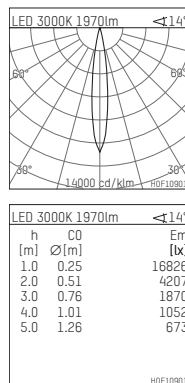

108 107 03 910 P | white

complx.150 | insider
ceiling recessed luminaire
LED | 28 W 3000 K

- ceiling recessed luminaire complx.150 insider
- with plasterboard panel and integrated installation frame
- with LED 2400 lm
- colour temperature: 3000 K
- colour rendering index: CRI >90
- L90 / B10 (50.000h)
- SDCM < 2
- net luminous flux: 1970 lm
- total load: 28 W
- luminous efficacy: 70,4 lm/W
- rotationsymmetrical light distribution, spot
- safety cable for reflector module
- darklight reflector of aluminium, mirror finish anodised
- cut of angle: 40 °
- beam angle: 15 °
- UGR: -8
- with external LED power unit, electronic, 220-240 V, 0/50/60 Hz
- power supply: supply cord with plug connection 2x5x2,5 mm², length: 360 mm
- housing of die cast aluminium
- safety glass, clear
- recessing ring of die cast aluminium
- length: 400 mm, width: 400 mm, height: 187 mm
- diameter: 153 mm
- recessing depth: 192 mm, ceiling thickness: 12.5 mm
- rotatable 360°, fixable setting
- weight: 3,2 kg
- protection rating: IP20
- protection class I
- 5 years Hoffmeister warranty
- Made in Germany
- certificates: manufactured according to DIN VDE 0711 / EN 60598, CE
- colour: white (RAL9016)
- 108 107 03 910 P
