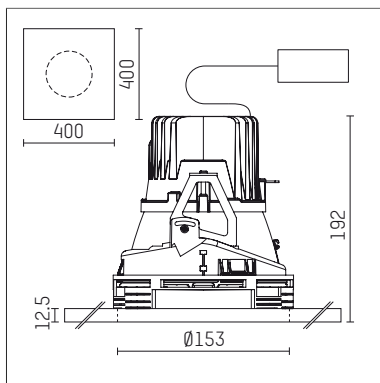

108 107 03 910 P | white

complx.150 | insider
ceiling recessed luminaire
LED | 28 W 3000 K

- ceiling recessed luminaire complx.150 insider
- with plasterboard panel and integrated installation frame
- with LED 2400 lm
- colour temperature: 3000 K
- colour rendering index: CRI >90
- L90 / B10 (50.000h)
- SDCM < 2
- net luminous flux: 1970 lm
- total load: 28 W
- luminous efficacy: 70,4 lm/W
- rotationsymmetrical light distribution, spot
- safety cable for reflector module
- darklight reflector of aluminium, mirror finish anodised
- cut of angle: 40 °
- beam angle: 15 °
- UGR: -8
- with external LED power unit, electronic, 220-240 V, 0/50/60 Hz
- power supply: supply cord with plug connection 2x5x2,5 mm², length: 360 mm
- housing of die cast aluminium
- safety glass, clear
- recessing ring of die cast aluminium
- length: 400 mm, width: 400 mm, height: 187 mm
- diameter: 153 mm
- recessing depth: 192 mm, ceiling thickness: 12.5 mm
- rotatable 360°, fixable setting
- weight: 3,2 kg
- protection rating: IP20
- protection class I
- 5 years Hoffmeister warranty
- Made in Germany
- certificates: manufactured according to DIN VDE 0711 / EN 60598, CE
- colour: white (RAL9016)
- 108 107 03 910 P
