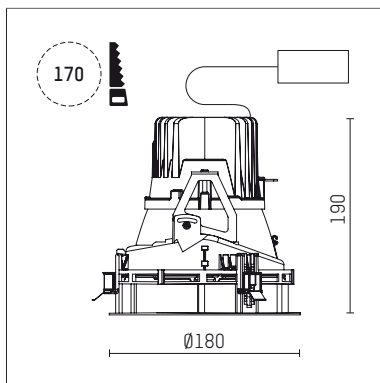

## 108 107 03 910 RD | white

complx.150 | rim  
ceiling recessed luminaire  
LED | 28 W 3000 K

- ceiling recessed luminaire complx.150 rim
- with a rim projecting over the ceiling
- for installation into suspended ceilings
- with LED 2400 lm
- colour temperature: 3000 K
- colour rendering index: CRI >90
- L90 / B10 (50.000h)
- SDCM < 2
- net luminous flux: 1970 lm
- total load: 28 W
- luminous efficacy: 70,4 lm/W
- rotationsymmetrical light distribution, spot
- safety cable for reflector module
- darklight reflector of aluminium, mirror finish anodised
- cut of angle: 40 °
- beam angle: 15 °
- UGR: -8
- with external LED power unit, electronic (DALI), 220-240 V, 0/50/60 Hz
- amplitude dimming
- dimming range: 100-1 %
- power supply: supply cord with plug connection 2x5x2,5 mm², length: 360 mm
- housing of die cast aluminium
- safety glass, clear
- recessing ring of die cast aluminium
- height: 185 mm
- diameter: 180 mm, recessing diameter: 170 mm
- recessing depth: 190 mm, ceiling thickness: 1-35 mm
- rotatable 360°, fixable setting
- weight: 1,33 kg
- protection rating: IP20
- protection class I
- 5 years Hoffmeister warranty
- Made in Germany
- certificates: manufactured according to DIN VDE 0711 / EN 60598, CE
- colour: white (RAL9016)
- 108 107 03 910 RD