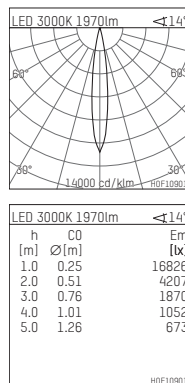

## 108 107 03 910 RD | white

complx.150 | rim  
ceiling recessed luminaire  
LED | 28 W 3000 K

- ceiling recessed luminaire complx.150 rim
- with a rim projecting over the ceiling
- for installation into suspended ceilings
- with LED 2400 lm
- colour temperature: 3000 K
- colour rendering index: CRI >90
- L90 / B10 (50.000h)
- SDCM < 2
- net luminous flux: 1970 lm
- total load: 28 W
- luminous efficacy: 70,4 lm/W
- rotationsymmetrical light distribution, spot
- safety cable for reflector module
- darklight reflector of aluminium, mirror finish anodised
- cut of angle: 40 °
- beam angle: 15 °
- UGR: -8
- with external LED power unit, electronic (DALI), 220-240 V, 0/50/60 Hz
- amplitude dimming
- dimming range: 100-1 %
- power supply: supply cord with plug connection 2x5x2,5 mm², length: 360 mm
- housing of die cast aluminium
- safety glass, clear
- recessing ring of die cast aluminium
- height: 185 mm
- diameter: 180 mm, recessing diameter: 170 mm
- recessing depth: 190 mm, ceiling thickness: 1-35 mm
- rotatable 360°, fixable setting
- weight: 1,33 kg
- protection rating: IP20
- protection class I
- 5 years Hoffmeister warranty
- Made in Germany
- certificates: manufactured according to DIN VDE 0711 / EN 60598, CE
- colour: white (RAL9016)
- 108 107 03 910 RD