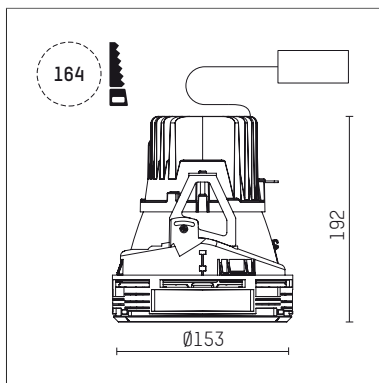

108 107 03 910 SD | white

complx.150 | insider
ceiling recessed luminaire
LED | 28 W 3000 K

- ceiling recessed luminaire complx.150 insider
- with ceiling-flush recessing ring
- for plastering into plasterboard ceilings
- with LED 2400 lm
- colour temperature: 3000 K
- colour rendering index: CRI >90
- L90 / B10 (50.000h)
- SDCM < 2
- net luminous flux: 1970 lm
- total load: 28 W
- luminous efficacy: 70,4 lm/W
- rotationsymmetrical light distribution, spot
- safety cable for reflector module
- darklight reflector of aluminium, mirror finish anodised
- cut of angle: 40 °
- beam angle: 15 °
- UGR: -8
- with external LED power unit, electronic (DALI), 220-240 V, 0/50/60 Hz
- amplitude dimming
- dimming range: 100-1 %
- power supply: supply cord with plug connection 2x5x2,5 mm², length: 360 mm
- housing of die cast aluminium
- safety glass, clear
- recessing ring of die cast aluminium
- height: 187 mm
- diameter: 153 mm, recessing diameter: 164 mm
- recessing depth: 192 mm, ceiling thickness: for 12.5/15/18/20/25 mm
- rotatable 360°, fixable setting
- weight: 1,3 kg
- protection rating: IP20
- protection class I
- 5 years Hoffmeister warranty
- Made in Germany
- certificates: manufactured according to DIN VDE 0711 / EN 60598, CE
- colour: white (RAL9016)
- 108 107 03 910 SD