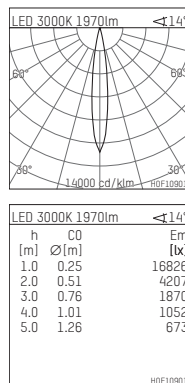

108 107 03 910 SD | white

complx.150 | insider
ceiling recessed luminaire
LED | 28 W 3000 K

- ceiling recessed luminaire complx.150 insider
- with ceiling-flush recessing ring
- for plastering into plasterboard ceilings
- with LED 2400 lm
- colour temperature: 3000 K
- colour rendering index: CRI >90
- L90 / B10 (50.000h)
- SDCM < 2
- net luminous flux: 1970 lm
- total load: 28 W
- luminous efficacy: 70,4 lm/W
- rotationsymmetrical light distribution, spot
- safety cable for reflector module
- darklight reflector of aluminium, mirror finish anodised
- cut of angle: 40 °
- beam angle: 15 °
- UGR: -8
- with external LED power unit, electronic (DALI), 220-240 V, 0/50/60 Hz
- amplitude dimming
- dimming range: 100-1 %
- power supply: supply cord with plug connection 2x5x2,5 mm², length: 360 mm
- housing of die cast aluminium
- safety glass, clear
- recessing ring of die cast aluminium
- height: 187 mm
- diameter: 153 mm, recessing diameter: 164 mm
- recessing depth: 192 mm, ceiling thickness: for 12.5/15/18/20/25 mm
- rotatable 360°, fixable setting
- weight: 1,3 kg
- protection rating: IP20
- protection class I
- 5 years Hoffmeister warranty
- Made in Germany
- certificates: manufactured according to DIN VDE 0711 / EN 60598, CE
- colour: white (RAL9016)
- 108 107 03 910 SD