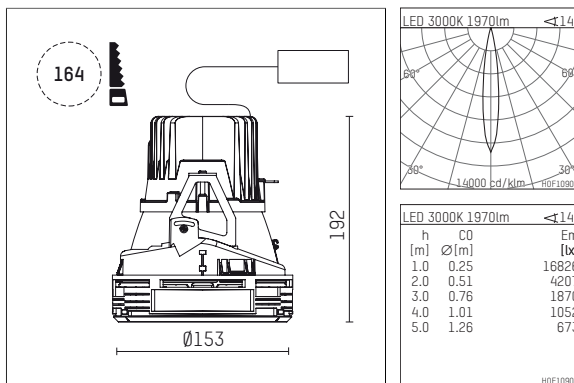

108 107 03 910 S | white

complx.150 | insider
ceiling recessed luminaire
LED | 28 W 3000 K

- ceiling recessed luminaire complx.150 insider
- with ceiling-flush recessing ring
- for plastering into plasterboard ceilings
- with LED 2400 lm
- colour temperature: 3000 K
- colour rendering index: CRI >90
- L90 / B10 (50.000h)
- SDCM < 2
- net luminous flux: 1970 lm
- total load: 28 W
- luminous efficacy: 70,4 lm/W
- rotationsymmetrical light distribution, spot
- safety cable for reflector module
- darklight reflector of aluminium, mirror finish anodised
- cut of angle: 40 °
- beam angle: 15 °
- UGR: -8
- with external LED power unit, electronic, 220-240 V, 0/50/60 Hz
- power supply: supply cord with plug connection 2x5x2,5 mm², length: 360 mm
- housing of die cast aluminium
- safety glass, clear
- recessing ring of die cast aluminium
- height: 187 mm
- diameter: 153 mm, recessing diameter: 164 mm
- recessing depth: 192 mm, ceiling thickness: for 12.5/15/18/20/25 mm
- rotatable 360°, fixable setting
- weight: 1,3 kg
- protection rating: IP20
- protection class I
- 5 years Hoffmeister warranty
- Made in Germany
- certificates: manufactured according to DIN VDE 0711 / EN 60598, CE
- colour: white (RAL9016)
- 108 107 03 910 S