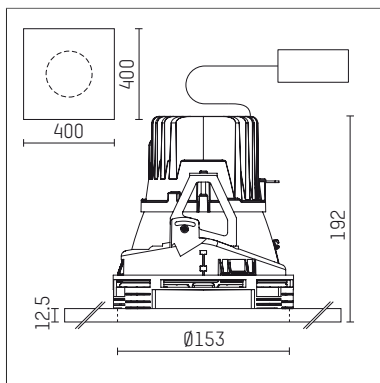

108 107 04 910 PD | white

complx.150 | insider
ceiling recessed luminaire
LED | 28 W 4000 K

- ceiling recessed luminaire complx.150 insider
- with plasterboard panel and integrated installation frame
- with LED 3150 lm
- colour temperature: 4000 K
- colour rendering index: CRI >80
- L90 / B10 (50.000h)
- SDCM < 2
- net luminous flux: 2580 lm
- total load: 28 W
- luminous efficacy: 92,1 lm/W
- rotationsymmetrical light distribution, spot
- safety cable for reflector module
- darklight reflector of aluminium, mirror finish anodised
- cut of angle: 40 °
- beam angle: 15 °
- UGR: -7
- with external LED power unit, electronic (DALI), 220-240 V, 0/50/60 Hz
- amplitude dimming
- dimming range: 100-1 %
- power supply: supply cord with plug connection 2x5x2,5 mm², length: 360 mm
- housing of die cast aluminium
- safety glass, clear
- recessing ring of die cast aluminium
- length: 400 mm, width: 400 mm, height: 155 mm
- diameter: 153 mm
- recessing depth: 192 mm, ceiling thickness: 12.5 mm
- rotatable 360°, fixable setting
- weight: 3,2 kg
- protection rating: IP20
- protection class I
- 5 years Hoffmeister warranty
- Made in Germany
- certificates: manufactured according to DIN VDE 0711 / EN 60598, CE
- colour: white (RAL9016)
- 108 107 04 910 PD
