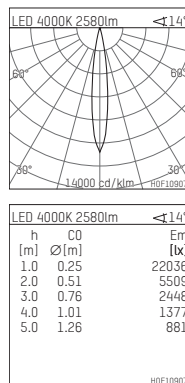

108 107 04 910 PD | white

complx.150 | insider
ceiling recessed luminaire
LED | 28 W 4000 K

- ceiling recessed luminaire complx.150 insider
- with plasterboard panel and integrated installation frame
- with LED 3150 lm
- colour temperature: 4000 K
- colour rendering index: CRI >80
- L90 / B10 (50.000h)
- SDCM < 2
- net luminous flux: 2580 lm
- total load: 28 W
- luminous efficacy: 92,1 lm/W
- rotationsymmetrical light distribution, spot
- safety cable for reflector module
- darklight reflector of aluminium, mirror finish anodised
- cut of angle: 40 °
- beam angle: 15 °
- UGR: -7
- with external LED power unit, electronic (DALI), 220-240 V, 0/50/60 Hz
- amplitude dimming
- dimming range: 100-1 %
- power supply: supply cord with plug connection 2x5x2,5 mm², length: 360 mm
- housing of die cast aluminium
- safety glass, clear
- recessing ring of die cast aluminium
- length: 400 mm, width: 400 mm, height: 155 mm
- diameter: 153 mm
- recessing depth: 192 mm, ceiling thickness: 12.5 mm
- rotatable 360°, fixable setting
- weight: 3,2 kg
- protection rating: IP20
- protection class I
- 5 years Hoffmeister warranty
- Made in Germany
- certificates: manufactured according to DIN VDE 0711 / EN 60598, CE
- colour: white (RAL9016)
- 108 107 04 910 PD
