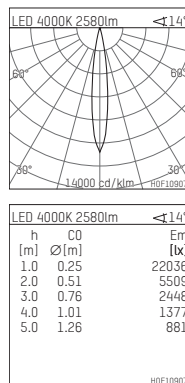

108 107 04 910 P | white

complx.150 | insider
ceiling recessed luminaire
LED | 28 W 4000 K

- ceiling recessed luminaire complx.150 insider
- with plasterboard panel and integrated installation frame
- with LED 3150 lm
- colour temperature: 4000 K
- colour rendering index: CRI >80
- L90 / B10 (50.000h)
- SDCM < 2
- net luminous flux: 2580 lm
- total load: 28 W
- luminous efficacy: 92,1 lm/W
- rotationsymmetrical light distribution, spot
- safety cable for reflector module
- darklight reflector of aluminium, mirror finish anodised
- cut of angle: 40 °
- beam angle: 15 °
- UGR: -7
- with external LED power unit, electronic, 220-240 V, 0/50/60 Hz
- power supply: supply cord with plug connection 2x5x2,5 mm², length: 360 mm
- housing of die cast aluminium
- safety glass, clear
- recessing ring of die cast aluminium
- length: 400 mm, width: 400 mm, height: 187 mm
- diameter: 153 mm
- recessing depth: 192 mm, ceiling thickness: 12.5 mm
- rotatable 360°, fixable setting
- weight: 3,2 kg
- protection rating: IP20
- protection class I
- 5 years Hoffmeister warranty
- Made in Germany
- certificates: manufactured according to DIN VDE 0711 / EN 60598, CE
- colour: white (RAL9016)
- 108 107 04 910 P
