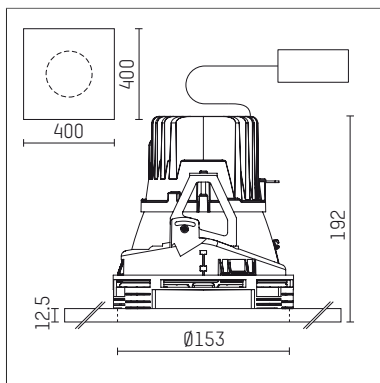

108 107 04 910 P | white

complx.150 | insider
ceiling recessed luminaire
LED | 28 W 4000 K

- ceiling recessed luminaire complx.150 insider
- with plasterboard panel and integrated installation frame
- with LED 3150 lm
- colour temperature: 4000 K
- colour rendering index: CRI >80
- L90 / B10 (50.000h)
- SDCM < 2
- net luminous flux: 2580 lm
- total load: 28 W
- luminous efficacy: 92,1 lm/W
- rotationsymmetrical light distribution, spot
- safety cable for reflector module
- darklight reflector of aluminium, mirror finish anodised
- cut of angle: 40 °
- beam angle: 15 °
- UGR: -7
- with external LED power unit, electronic, 220-240 V, 0/50/60 Hz
- power supply: supply cord with plug connection 2x5x2,5 mm², length: 360 mm
- housing of die cast aluminium
- safety glass, clear
- recessing ring of die cast aluminium
- length: 400 mm, width: 400 mm, height: 187 mm
- diameter: 153 mm
- recessing depth: 192 mm, ceiling thickness: 12.5 mm
- rotatable 360°, fixable setting
- weight: 3,2 kg
- protection rating: IP20
- protection class I
- 5 years Hoffmeister warranty
- Made in Germany
- certificates: manufactured according to DIN VDE 0711 / EN 60598, CE
- colour: white (RAL9016)
- 108 107 04 910 P
