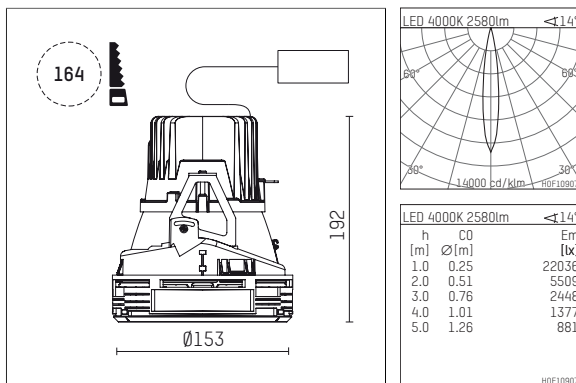

## 108 107 04 910 SD | white

complx.150 | insider  
ceiling recessed luminaire  
LED | 28 W 4000 K

- ceiling recessed luminaire complx.150 insider
- with ceiling-flush recessing ring
- for plastering into plasterboard ceilings
- with LED 3150 lm
- colour temperature: 4000 K
- colour rendering index: CRI >80
- L90 / B10 (50.000h)
- SDCM < 2
- net luminous flux: 2580 lm
- total load: 28 W
- luminous efficacy: 92,1 lm/W
- rotationsymmetrical light distribution, spot
- safety cable for reflector module
- darklight reflector of aluminium, mirror finish anodised
- cut of angle: 40 °
- beam angle: 15 °
- UGR: -7
- with external LED power unit, electronic (DALI), 220-240 V, 0/50/60 Hz
- amplitude dimming
- dimming range: 100-1 %
- power supply: supply cord with plug connection 2x5x2,5 mm², length: 360 mm
- housing of die cast aluminium
- safety glass, clear
- recessing ring of die cast aluminium
- height: 187 mm
- diameter: 153 mm, recessing diameter: 164 mm
- recessing depth: 192 mm, ceiling thickness: for 12.5/15/18/20/25 mm
- rotatable 360°, fixable setting
- weight: 1,3 kg
- protection rating: IP20
- protection class I
- 5 years Hoffmeister warranty
- Made in Germany
- certificates: manufactured according to DIN VDE 0711 / EN 60598, CE
- colour: white (RAL9016)
- 108 107 04 910 SD