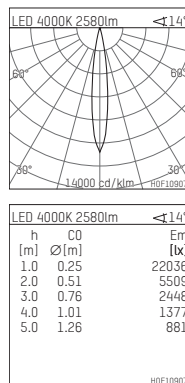

108 107 04 910 S | white

complx.150 | insider
ceiling recessed luminaire
LED | 28 W 4000 K

- ceiling recessed luminaire complx.150 insider
- with ceiling-flush recessing ring
- for plastering into plasterboard ceilings
- with LED 3150 lm
- colour temperature: 4000 K
- colour rendering index: CRI >80
- L90 / B10 (50.000h)
- SDCM < 2
- net luminous flux: 2580 lm
- total load: 28 W
- luminous efficacy: 92,1 lm/W
- rotationsymmetrical light distribution, spot
- safety cable for reflector module
- darklight reflector of aluminium, mirror finish anodised
- cut of angle: 40 °
- beam angle: 15 °
- UGR: -7
- with external LED power unit, electronic, 220-240 V, 0/50/60 Hz
- power supply: supply cord with plug connection 2x5x2,5 mm², length: 360 mm
- housing of die cast aluminium
- safety glass, clear
- recessing ring of die cast aluminium
- height: 187 mm
- diameter: 153 mm, recessing diameter: 164 mm
- recessing depth: 192 mm, ceiling thickness: for 12.5/15/18/20/25 mm
- rotatable 360°, fixable setting
- weight: 1,3 kg
- protection rating: IP20
- protection class I
- 5 years Hoffmeister warranty
- Made in Germany
- certificates: manufactured according to DIN VDE 0711 / EN 60598, CE
- colour: white (RAL9016)
- 108 107 04 910 S