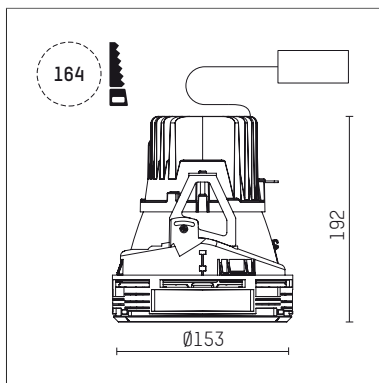

108 107 04 910 S | white

complx.150 | insider
ceiling recessed luminaire
LED | 28 W 4000 K

- ceiling recessed luminaire complx.150 insider
- with ceiling-flush recessing ring
- for plastering into plasterboard ceilings
- with LED 3150 lm
- colour temperature: 4000 K
- colour rendering index: CRI >80
- L90 / B10 (50.000h)
- SDCM < 2
- net luminous flux: 2580 lm
- total load: 28 W
- luminous efficacy: 92,1 lm/W
- rotationsymmetrical light distribution, spot
- safety cable for reflector module
- darklight reflector of aluminium, mirror finish anodised
- cut of angle: 40 °
- beam angle: 15 °
- UGR: -7
- with external LED power unit, electronic, 220-240 V, 0/50/60 Hz
- power supply: supply cord with plug connection 2x5x2,5 mm², length: 360 mm
- housing of die cast aluminium
- safety glass, clear
- recessing ring of die cast aluminium
- height: 187 mm
- diameter: 153 mm, recessing diameter: 164 mm
- recessing depth: 192 mm, ceiling thickness: for 12.5/15/18/20/25 mm
- rotatable 360°, fixable setting
- weight: 1,3 kg
- protection rating: IP20
- protection class I
- 5 years Hoffmeister warranty
- Made in Germany
- certificates: manufactured according to DIN VDE 0711 / EN 60598, CE
- colour: white (RAL9016)
- 108 107 04 910 S