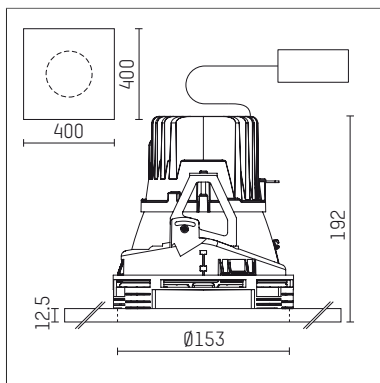

## 108 108 02 910 PD | white

complx.150 | insider  
ceiling recessed luminaire  
LED | 28 W 2700 K

- ceiling recessed luminaire complx.150 insider
- with plasterboard panel and integrated installation frame
- with LED 2100 lm
- colour temperature: 2700 K
- colour rendering index: CRI >90
- L90 / B10 (50.000h)
- SDCM < 2
- net luminous flux: 1720 lm
- total load: 28 W
- luminous efficacy: 61,4 lm/W
- rotationsymmetrical light distribution, medium
- safety cable for reflector module
- darklight reflector of aluminium, mirror finish anodised
- cut of angle: 40 °
- beam angle: 25 °
- UGR: -7
- with external LED power unit, electronic (DALI), 220-240 V, 0/50/60 Hz
- amplitude dimming
- dimming range: 100-1 %
- power supply: supply cord with plug connection 2x5x2,5 mm², length: 360 mm
- housing of die cast aluminium
- safety glass, clear
- recessing ring of die cast aluminium
- length: 400 mm, width: 400 mm, height: 155 mm
- diameter: 153 mm
- recessing depth: 192 mm, ceiling thickness: 12.5 mm
- rotatable 360°, fixable setting
- weight: 3,2 kg
- protection rating: IP20
- protection class I
- 5 years Hoffmeister warranty
- Made in Germany
- certificates: manufactured according to DIN VDE 0711 / EN 60598, CE
- colour: white (RAL9016)
- 108 108 02 910 PD