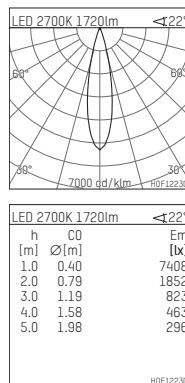

## 108 108 02 910 PD | white

complx.150 | insider  
ceiling recessed luminaire  
LED | 28 W 2700 K

- ceiling recessed luminaire complx.150 insider
- with plasterboard panel and integrated installation frame
- with LED 2100 lm
- colour temperature: 2700 K
- colour rendering index: CRI >90
- L90 / B10 (50.000h)
- SDCM < 2
- net luminous flux: 1720 lm
- total load: 28 W
- luminous efficacy: 61,4 lm/W
- rotationsymmetrical light distribution, medium
- safety cable for reflector module
- darklight reflector of aluminium, mirror finish anodised
- cut of angle: 40 °
- beam angle: 25 °
- UGR: -7
- with external LED power unit, electronic (DALI), 220-240 V, 0/50/60 Hz
- amplitude dimming
- dimming range: 100-1 %
- power supply: supply cord with plug connection 2x5x2,5 mm², length: 360 mm
- housing of die cast aluminium
- safety glass, clear
- recessing ring of die cast aluminium
- length: 400 mm, width: 400 mm, height: 155 mm
- diameter: 153 mm
- recessing depth: 192 mm, ceiling thickness: 12.5 mm
- rotatable 360°, fixable setting
- weight: 3,2 kg
- protection rating: IP20
- protection class I
- 5 years Hoffmeister warranty
- Made in Germany
- certificates: manufactured according to DIN VDE 0711 / EN 60598, CE
- colour: white (RAL9016)
- 108 108 02 910 PD