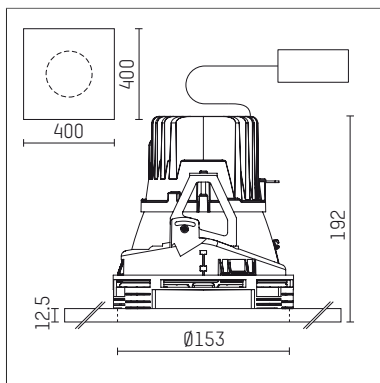

## 108 108 03 910 PD | white

complx.150 | insider  
ceiling recessed luminaire  
LED | 28 W 3000 K

- ceiling recessed luminaire complx.150 insider
- with plasterboard panel and integrated installation frame
- with LED 2400 lm
- colour temperature: 3000 K
- colour rendering index: CRI >90
- L90 / B10 (50.000h)
- SDCM < 2
- net luminous flux: 1970 lm
- total load: 28 W
- luminous efficacy: 70,4 lm/W
- rotationsymmetrical light distribution, medium
- safety cable for reflector module
- darklight reflector of aluminium, mirror finish anodised
- cut of angle: 40 °
- beam angle: 25 °
- UGR: -6
- with external LED power unit, electronic (DALI), 220-240 V, 0/50/60 Hz
- amplitude dimming
- dimming range: 100-1 %
- power supply: supply cord with plug connection 2x5x2,5 mm², length: 360 mm
- housing of die cast aluminium
- safety glass, clear
- recessing ring of die cast aluminium
- length: 400 mm, width: 400 mm, height: 187 mm
- diameter: 153 mm
- recessing depth: 192 mm, ceiling thickness: 12.5 mm
- rotatable 360°, fixable setting
- weight: 3,2 kg
- protection rating: IP20
- protection class I
- 5 years Hoffmeister warranty
- Made in Germany
- certificates: manufactured according to DIN VDE 0711 / EN 60598, CE
- colour: white (RAL9016)
- 108 108 03 910 PD