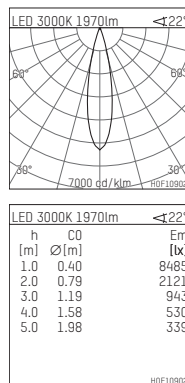

## 108 108 03 910 PD | white

complx.150 | insider  
ceiling recessed luminaire  
LED | 28 W 3000 K

- ceiling recessed luminaire complx.150 insider
- with plasterboard panel and integrated installation frame
- with LED 2400 lm
- colour temperature: 3000 K
- colour rendering index: CRI >90
- L90 / B10 (50.000h)
- SDCM < 2
- net luminous flux: 1970 lm
- total load: 28 W
- luminous efficacy: 70,4 lm/W
- rotationsymmetrical light distribution, medium
- safety cable for reflector module
- darklight reflector of aluminium, mirror finish anodised
- cut of angle: 40 °
- beam angle: 25 °
- UGR: -6
- with external LED power unit, electronic (DALI), 220-240 V, 0/50/60 Hz
- amplitude dimming
- dimming range: 100-1 %
- power supply: supply cord with plug connection 2x5x2,5 mm², length: 360 mm
- housing of die cast aluminium
- safety glass, clear
- recessing ring of die cast aluminium
- length: 400 mm, width: 400 mm, height: 187 mm
- diameter: 153 mm
- recessing depth: 192 mm, ceiling thickness: 12.5 mm
- rotatable 360°, fixable setting
- weight: 3,2 kg
- protection rating: IP20
- protection class I
- 5 years Hoffmeister warranty
- Made in Germany
- certificates: manufactured according to DIN VDE 0711 / EN 60598, CE
- colour: white (RAL9016)
- 108 108 03 910 PD